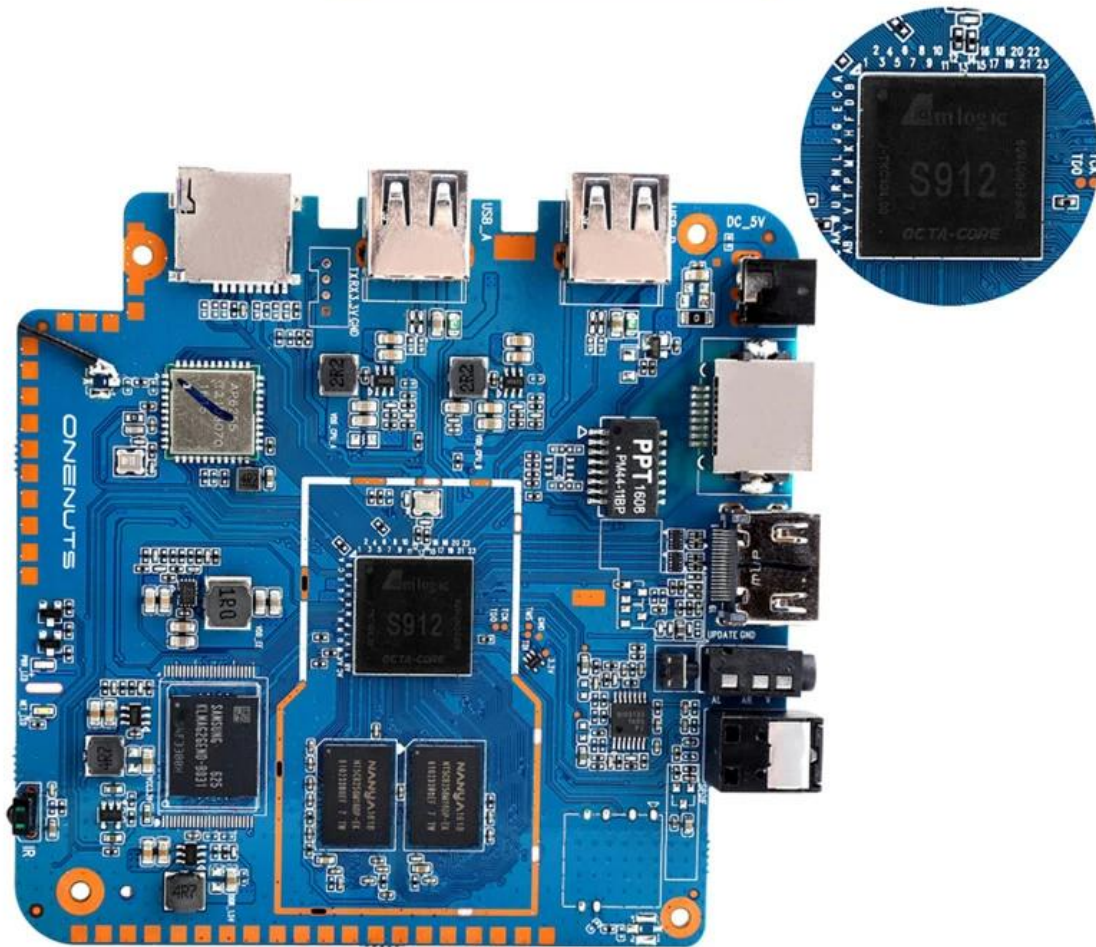

With Bluetooth headphone, enjoy your happy private world.

Young Look

Model No.	ONENUTS Nut 1
CPU	Amlogic S912 octa-core ARM Cortex A53 processor @ up to 2.0GHz
GPU	ARM Mail-T820MP3 GPU up to 750MHz(DVFS)
ROM	2GB DDR3
Internal Storage	16GB eMMC flash and SD slot up to 32GB
Video Docoder	VP9-10/H.265 up to 4Kx2K@60fps
HDMI	HDMI 2.0a up to 4K @ 60Hz with CEC and HDR support, and AV port

OTA Update

Support background auto upgrade and offer you the newest experience.

Product structure

What is in the box?

Portable & Environmental EVA Bag

Motherboard Show

Die OTT-TV-Box ist ein Game-Changer im Bereich Home Entertainment. Hier finden Sie einen detaillierten Überblick über seine Funktionen und Vorteile: