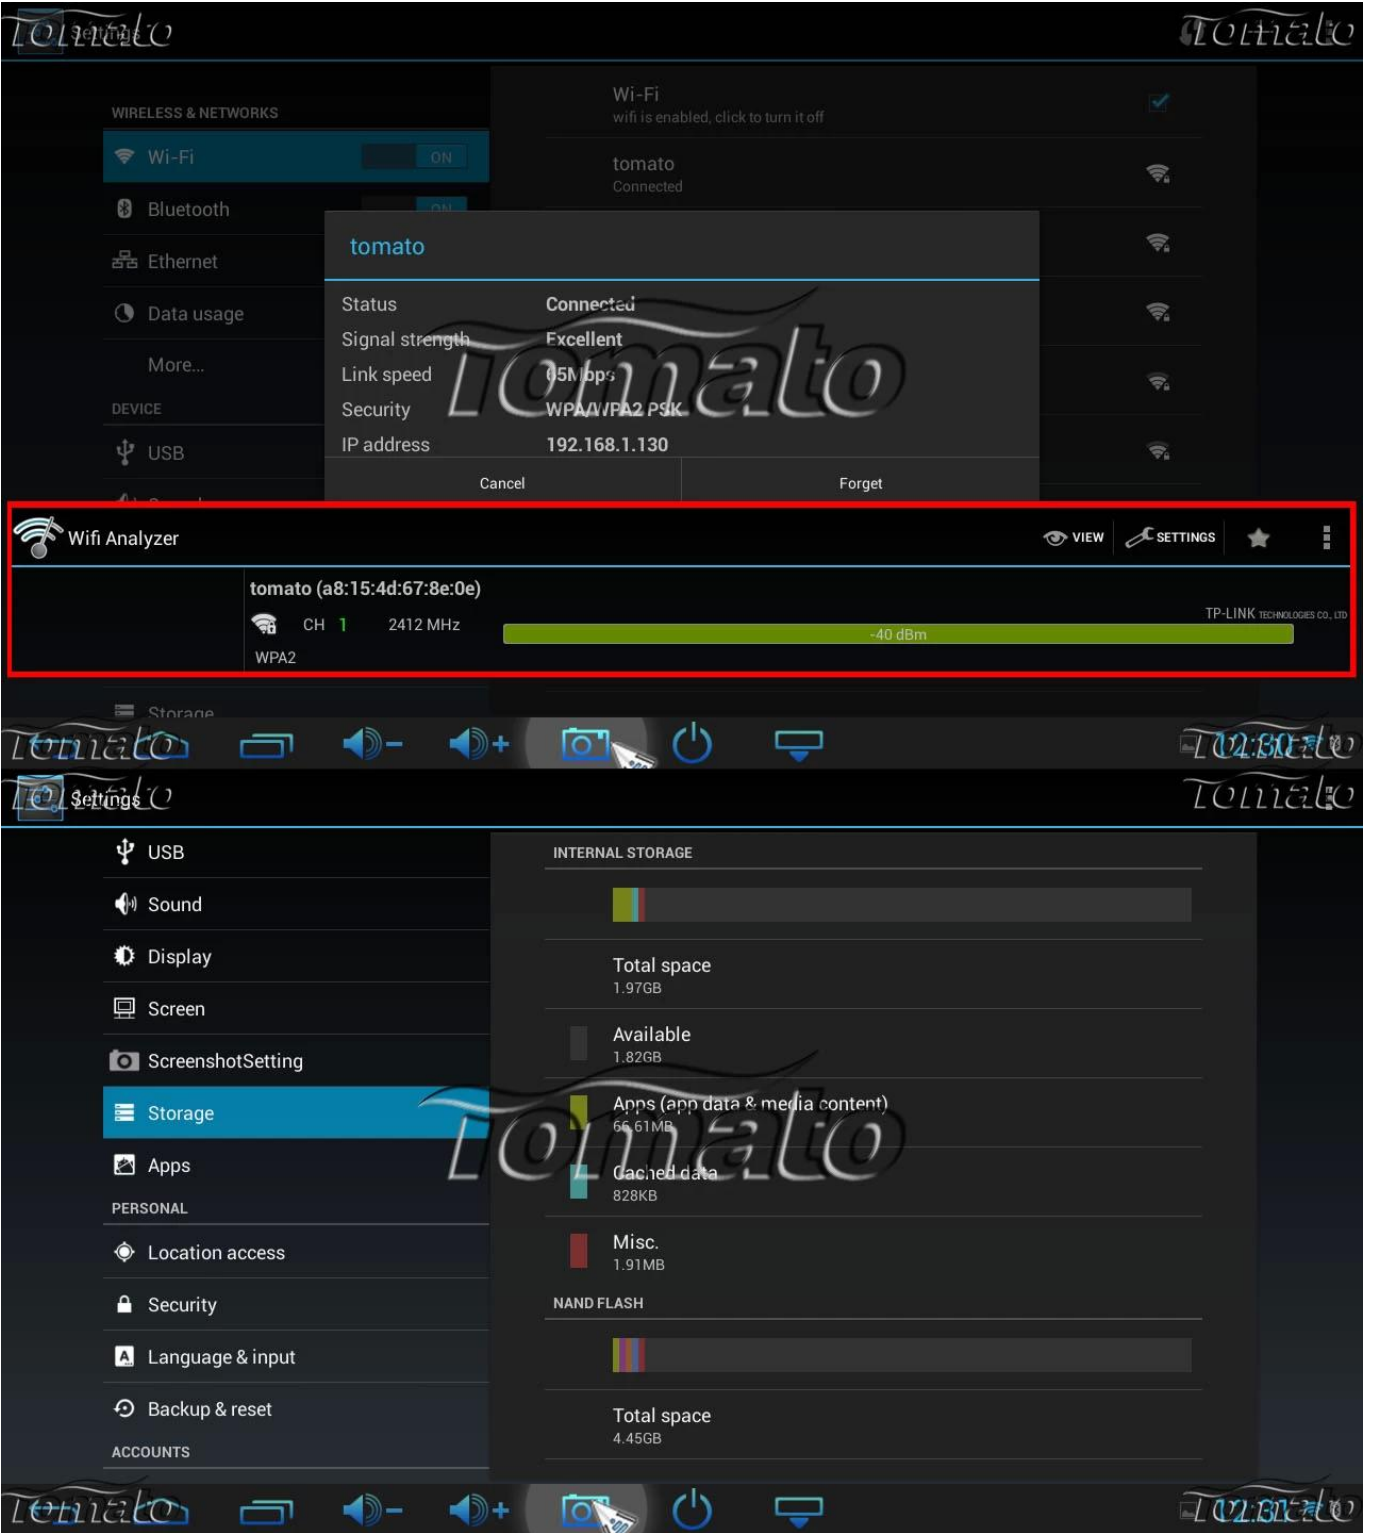

RKGameControls

Search

Settings

Skype

Talk

Video

WifiDisplay

YouTube

Tomato

Tomato

Settings SHOW RUNNING PROCESSES

- USB
- Sound
- Display
- Screen
- ScreenshotSetting
- Storage
- Apps
- PERSONAL
- Location access
- Security
- Language & input
- Backup & reset
- ACCOUNTS

ON SD CARD	RUNNING	ALL
	<div style="display: flex; align-items: center;"> <div> <p>Settings</p> <p>1 process and 0 services</p> </div> </div>	20MB
	<div style="display: flex; align-items: center;"> <div> <p>Google Services</p> <p>1 process and 1 service</p> </div> </div>	8.9MB 3:14
	<div style="display: flex; align-items: center;"> <div> <p>System Update</p> <p>1 process and 1 service</p> </div> </div>	2.7MB 3:05
	<div style="display: flex; align-items: center;"> <div> <p>eHomeMediaCenter</p> <p>1 process and 1 service</p> </div> </div>	5.6MB 2:50
	<div style="display: flex; align-items: center;"> <div> <p>N918 Nibiru</p> <p>2 processes and 1 service</p> </div> </div>	8.6MB 2:45
	<div style="display: flex; align-items: center;"> <div> <p>Google Play Store</p> <p>1 process and 1 service</p> </div> </div>	6.0MB 1:47
	<div style="display: flex; align-items: center;"> <div> <p>Android keyboard (AOSP)</p> <p>1 process and 1 service</p> </div> </div>	8.1MB 2:44

369MB used RAM 1.5GB free

Settings

- Screen
- ScreenshotSetting
- Storage
- Apps
- PERSONAL
- Location access
- Security
- Language & input
- Backup & reset
- ACCOUNTS
- Add account
- SYSTEM
- Date & time