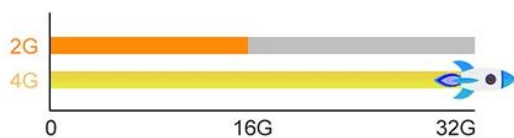

5G:250Mbps

Faster Transmission & Load Quickly

2.4+5G:400Mbps

Built-in T2TR, more efficient and stable

Android 9.0

application installation is more flexible

- More stable with applications
- Save 25% RAM in Spacet
- Faster & Safer responses

Download more apps

Amlogic S905X3 Quad Core

Faster, Smarter and More Powerful

4GB DDR3	32GB eMMC	Ultra-fast running speed
		Professional image processing

8K & 3D

The perfect combination of 8K and 3D, bring you a 3D visual experience
Feel the shock of the 3D cinema at home

H.265 Makes 8K within Reach

Advanced H.265 Makes HD video Smoother

H.265 Decoding

Less bandwidth / clearer image

Not decoded

Loading slowly / blurred image

Set-Top-Box-Lösungen: Verbessern Sie Ihr Unterhaltungserlebnis