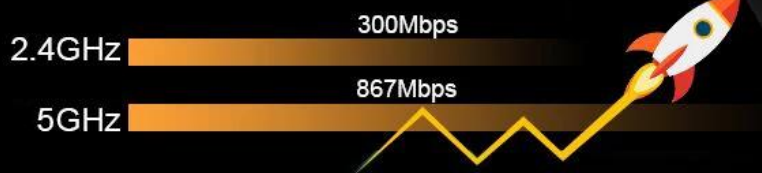

Non HDR

HDR

Dual Band Wireless

Run Box without Buffering
StrongSignal

SuperSpeed USB
Theoretical speed
up to **5Gbps**
(practical speed
up to 300MB/s)

High speed USB
Theoretical speed
up to **480Mbps**
(practical speed
up to 35/40MB/s)