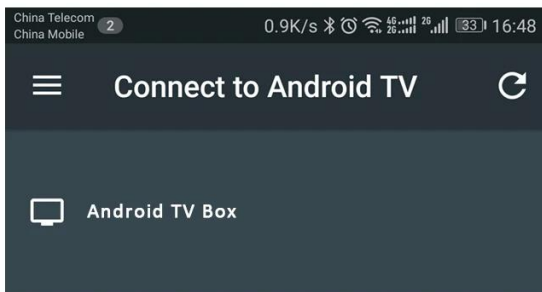

WIDEVINE
LEVEL 1

Android TV

4K Android TV set-top box
2.4G voice remote included

Think out of the box with Android TV 7.1

Connect to a world of content and entertainment at home with Nut 2. It runs on the latest Android TV 7.1 which is easy to use, supports voice controls. Catch your favorite TV shows, play games, watch the news or switch to radio. Nut 2 also recommends videos based on your personal Youtube and Google Play preferences!

Say it to search it

TV is listening, all you have to do is ask. Speak into the voice remote control, the TV Box will search for what you want. Simply press and hold the Voice control key to activate voice function, when you see the "Try saying." on the screen, speak into the Microphone, for example
 "The latest action movies",
 "Today's weather",
 "The latest celebrity news",
 etc..
 You will get what you want.

Android TV Remote Control

1. Download and install "Android TV Remote Control" app from play store of android phone or tablet PC

2. Find and click device "Android TV Box"

3. Pairing phone or tablet PC with Android TV Box