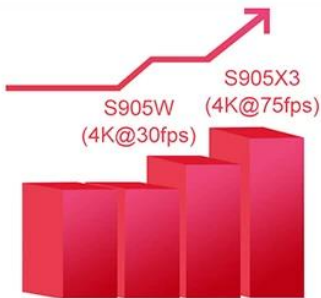

# Amlogic S905X3 Quad Core

Faster, Smarter and More Powerful

4GB DDR3	32GB eMMC	Ultra-fast running speed
		Professional image processing