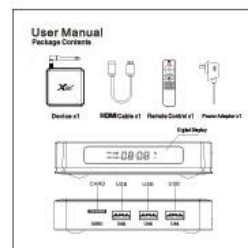

Working meeting

Product Specification

Size: 106*106*22MM

Package Contents

Power Supply*1

HD data cable*1

User Manual*1

Remote Control*1