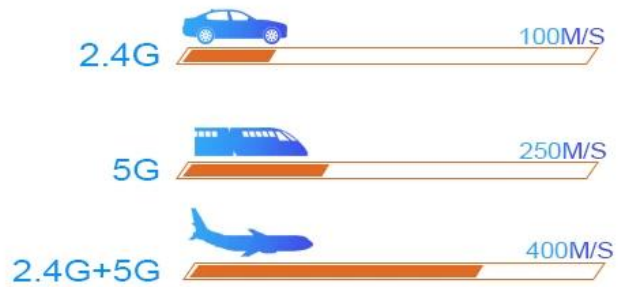

Dual frequency WiFi