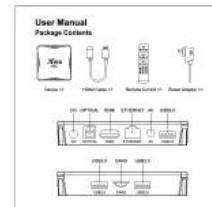

Device

IR Remote Control
(Battery not Included)

Power Supply

HDMI Cable

User Manual

Product comparison

Parameter \ Chip	H616	RK3318	S905X3
CPU	Quad Core Cortex-A53	Quad core Cortex-A53	Quad-core Cortex-A55
GPU	Mali G31 OPenGL ES 3.2	Mali 450 OpenGL ES 2.0	Mali G31 OpenGL ES 2.0
H.265 decoding	4K@60fps / 6K@30fps	4K@60fps	4K@60fps
OS	Android 10	Android 9.0	Android 9.0
Frequency	1.35GHz	1.2GHz	1.2GHz
Run Score	57934	49320	49620