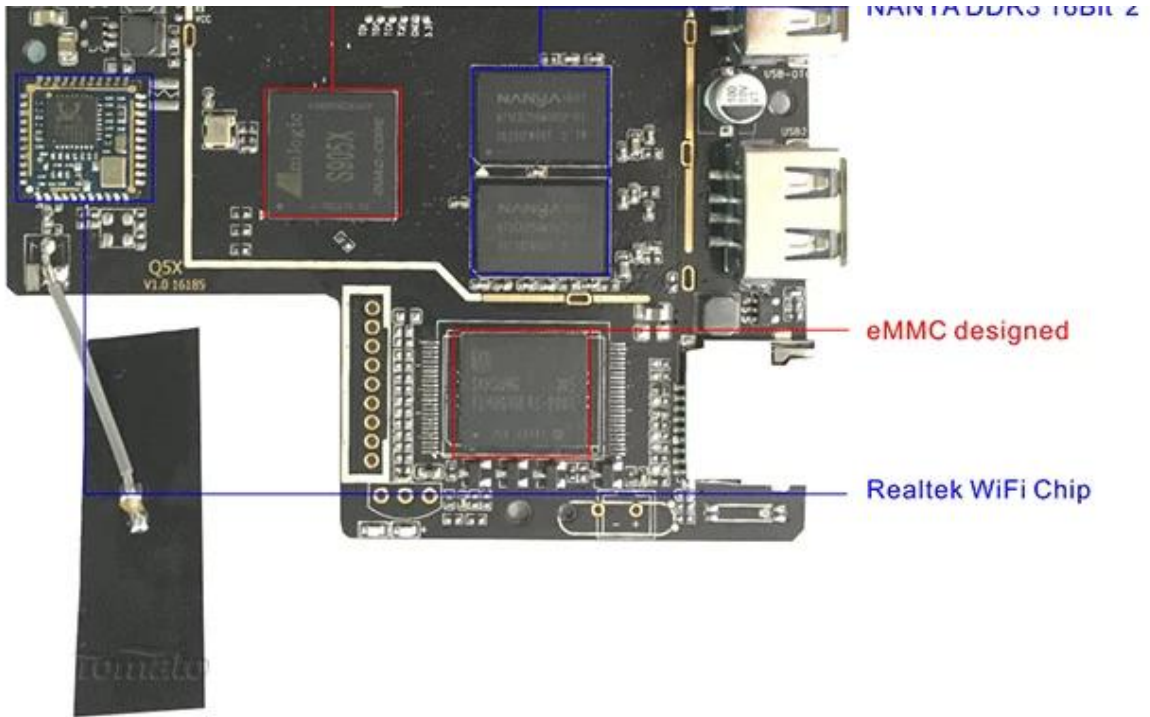

Unknown

Kernel version

3.14.29

sjlei@sjlei-S2400SC #2

Sun Jun 12 12:06:13 CST 2016

Build number

p212-userdebug 6.0.1 MHC19J 20160612 test-keys

Smart Box

Protection circuits

Prevents from damaging box when you use the bad or wrong adapter.

Audio Amplifier

AMLogic S905X Soc

MANVA DDR3 1GB*2

Smart Box

Home

Favorite