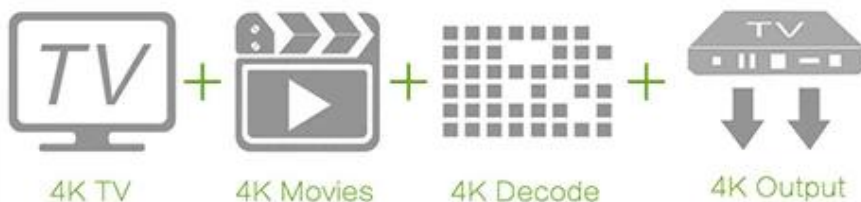

The box can paste in to Wall or TV and others.

- 1.Magic tape
- 2.Pothook Designed
- 3.Dual IR designed,remote control easy.

tomato

Put the photo,musics,and videos on your television.

8Bit

10Bit

H.264

H.265

Enjoy box

Support HD2.0a

- 4K*2K 60Hz Resolution output
- 32 audio channel
- 1536KHz audio sampling
- Dual video stream
- Audio and video dynamic-sync

About MediaBox

UPDATE&BACKUP

Status

Status of network and other information