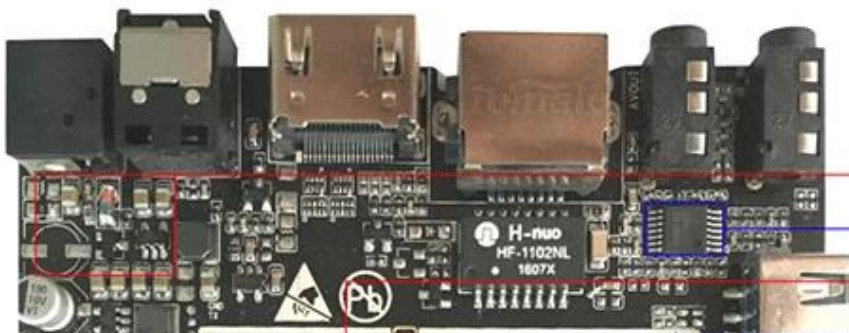

Unknown

Kernel version

3.14.29

sjlei@sjlei-S2400SC #2

Sun Jun 12 12:06:13 CST 2016

Build number

p212-userdebug 6.0.1 MHC19J 20160612 test-keys

Smart Box

Protection circuits

Prevents from damaging box when you use the bad or wrong adapter.

Audio Amplifier

AMLogic S905X Soc

MANVA DDR3 1GB*2

Smart Box

Home

Favorite