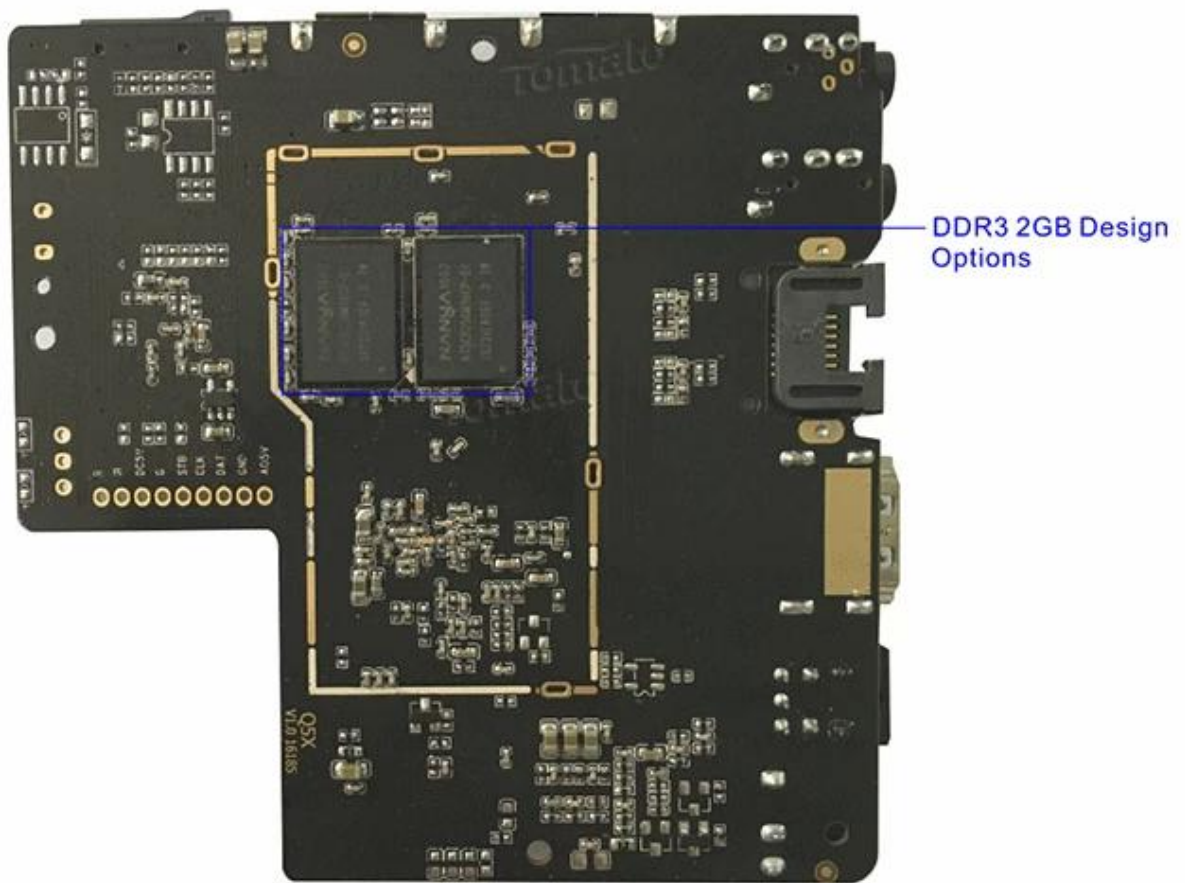

Unknown

Kernel version

3.14.29

sjlei@sjlei-S2400SC #2

Sun Jun 12 12:06:13 CST 2016

Build number

p212-userdebug 6.0.1 MHC19J 20160612 test-keys

Smart Box

Protection circuits

Prevents from damaging box when you use the bad or wrong adapter.

Audio Amplifier

AMLogic S905X Soc

MANVA DDR3 1GB*2

Smart Box

Home

Favorite