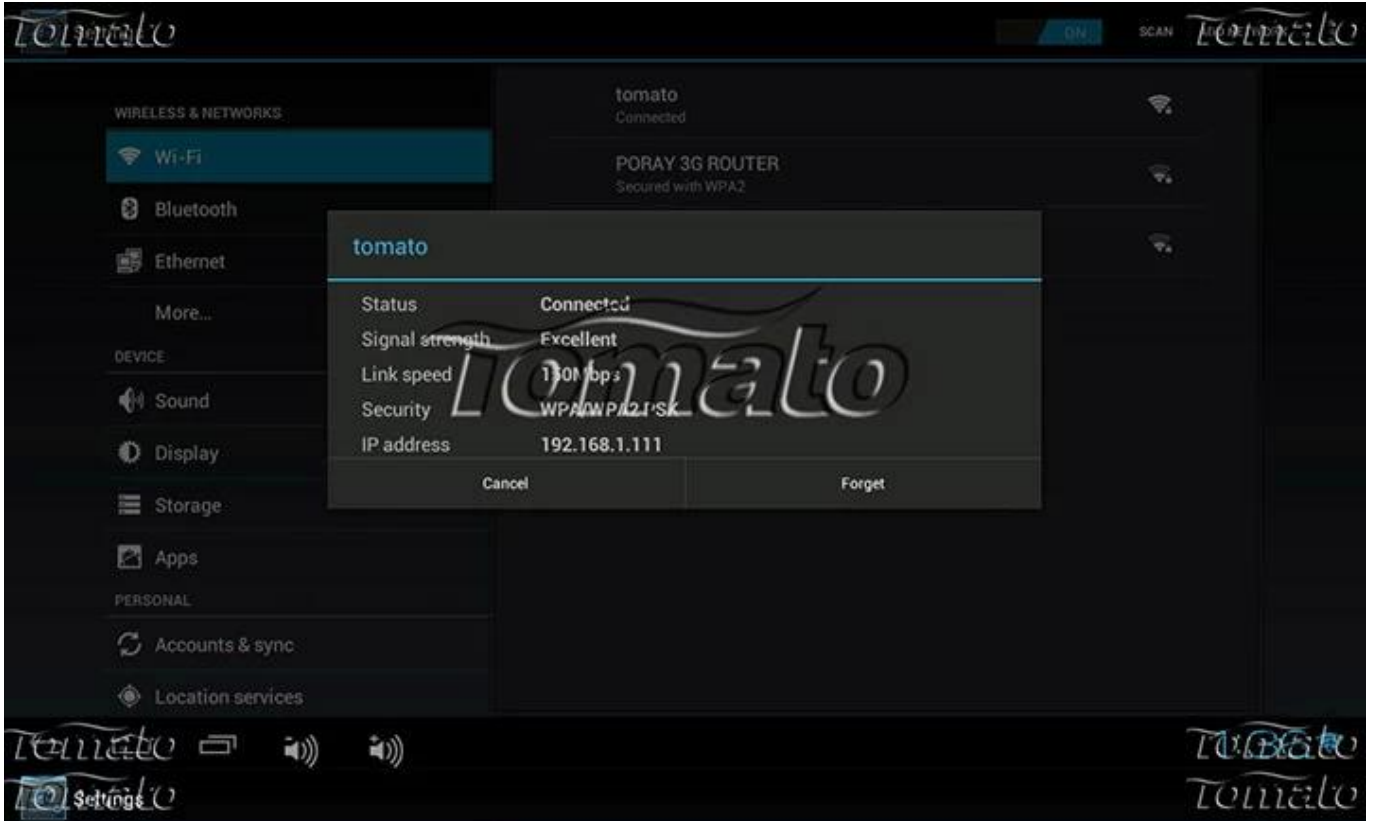

OOBE

PicturePlayer

Play Store

Popular Weeds

PPP-OC

screenshot

Search

Settings

Upgrade

Tomato

Tomato

WIRELESS & NETWORKS

- Wi-Fi
- Bluetooth
- Ethernet
- More...

DEVICE

- Sound
- Display
- Storage
- Apps

PERSONAL

- Accounts & sync
- Location services

Volumes

SYSTEM

Touch sounds

Digital audio output

PCM	<input checked="" type="radio"/>
RAW	<input type="radio"/>

Cancel

WIRELESS & NETWORKS