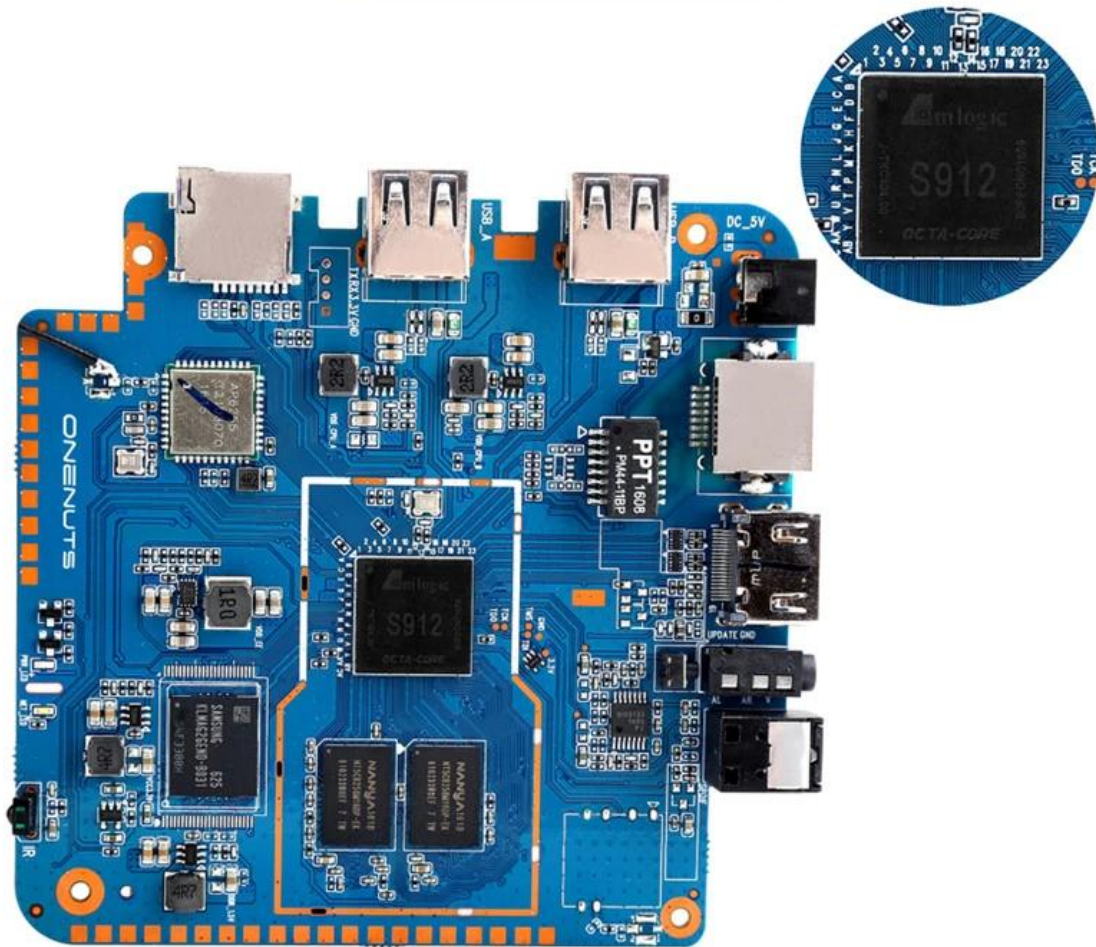

Motherboard Show

Unsere beste Android-TV-Box im Großhandel wurde entwickelt, um Ihr Seherlebnis neu zu definieren:

1. **Android 6.0 Marshmallow:** Genießen Sie die neuesten Funktionen und Optimierungen des Betriebssystems Android 6.0, einschließlich verbesserter Leistung und erhöhter Sicherheit.
2. **Leistungsstarke Hardware:** Ausgestattet mit fortschrittlichen Hardwarekomponenten, darunter Hochleistungsprozessoren und ausreichend RAM, gewährleistet unsere Android TV Box einen reibungslosen und reaktionsschnellen Betrieb für alle Ihre Streaming-Anforderungen.
3. **4K Ultra HD-Unterstützung:** Erleben Sie atemberaubende Bildqualität mit Unterstützung für 4K Ultra HD-Auflösung und liefern Sie gestochen scharfe und lebendige Bilder, die Ihre Lieblingsinhalte zum Leben erwecken.