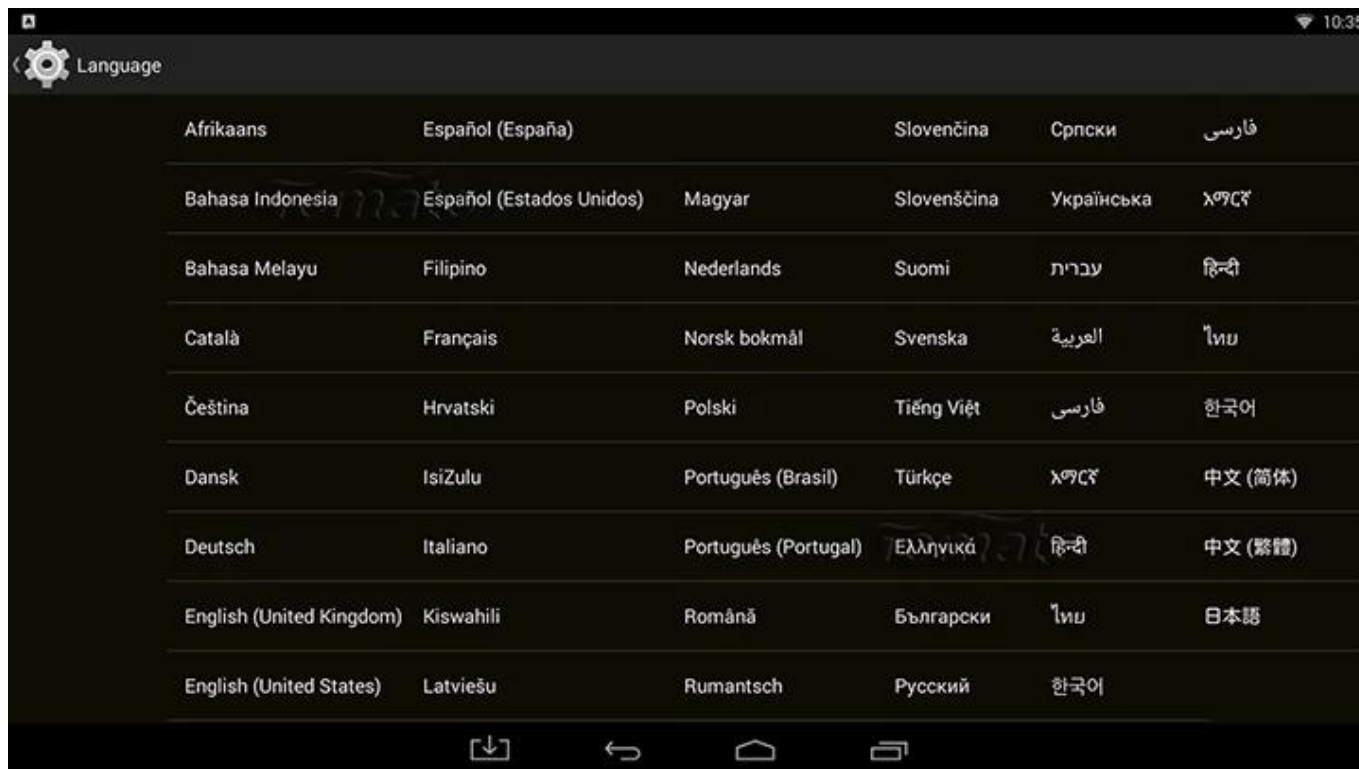

Erweitern Sie Ihr Home-Entertainment mit der MXQ Smart-TV-Box, einem leistungsstarken und vielseitigen Gerät, das Ihnen eine Welt voller Inhalte zur Verfügung stellt. Lassen Sie uns näher auf die Funktionen und Vorteile eingehen, die die MXQ-TV-Box zu einer außergewöhnlichen Wahl für Ihr Wohnzimmer machen.

1. Erweitertes Android 4.4 KitKat-Betriebssystem:

Die MXQ Smart TV Box läuft auf dem Betriebssystem Android 4.4 KitKat und bietet eine reibungslose und intuitive Benutzeroberfläche. Navigieren Sie mühelos, greifen Sie schnell auf Apps zu und genießen Sie ein nahtloses Streaming-Erlebnis.

2. Nahtloses Streaming und Medienwiedergabe:

Streamen Sie Ihre Lieblingsfilme, Fernsehsendungen und Videos in High Definition mit der MXQ TV-Box. Seine fortschrittliche Hardware sorgt für eine reibungslose Wiedergabe und unterstützt eine Vielzahl von Medienformaten.

3. App-Vielfalt und Zugänglichkeit:

Durch den Zugriff auf den Google Play Store können Sie mit der MXQ Smart TV Box Tausende von Apps, Spielen und Dienstprogrammen erkunden. Ob Streaming-Dienste, Produktivitätstools oder Spiele, Sie finden alles, was Sie brauchen.

4. OTT-Funktionen für On-Demand-Inhalte:

Genießen Sie mühelos Over-the-Top-Inhalte (OTT). Die MXQ TV-Box unterstützt beliebte Streaming-Plattformen wie Netflix, YouTube, Hulu und mehr und bietet Ihnen Zugriff auf eine umfangreiche Bibliothek mit Filmen, Serien und Videos.

5. Starke Leistung:

Angetrieben von einem Quad-Core-Prozessor und reichlich RAM liefert die MXQ Smart TV Box