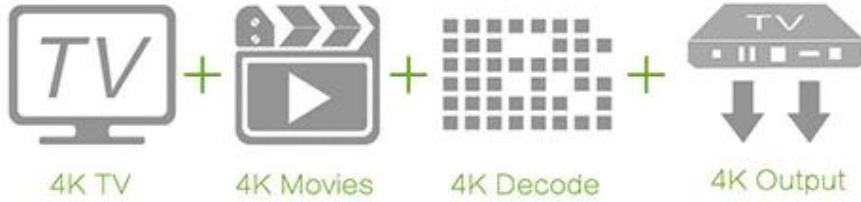

## Picture Show

- Small size:90\*90\*20mm
- Save on transport costs
- Save space
- Easy to carry.

## Smart Box

Remote,  
Anywhere,  
Any angle.

The box can paste in to Wall or TV and others.

- 1.Magic tape
- 2.Pothook Designed
- 3.Dual IR designed,remote control easy.

Put the photo,musics,and videos on your television.