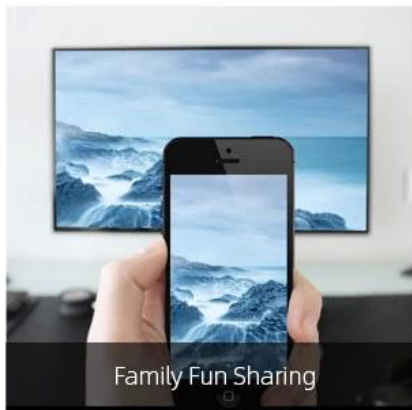

Phone Hard Drive U disk

USB3.0 with super fast data-read speed

Smooth, stable, and fast playback of local videos. You can share the happy moment on TV together.

DLNA

Airplay

Miracast

Leisure and entertainment

Family Fun Sharing

Working meeting

Ultra high quality

Ultra-high-definition 4K resolution with a new generation of HDR image quality engine. Rich details display to let you see the world more clearly. 8K video decoding engine supported, which bring you more exciting content.