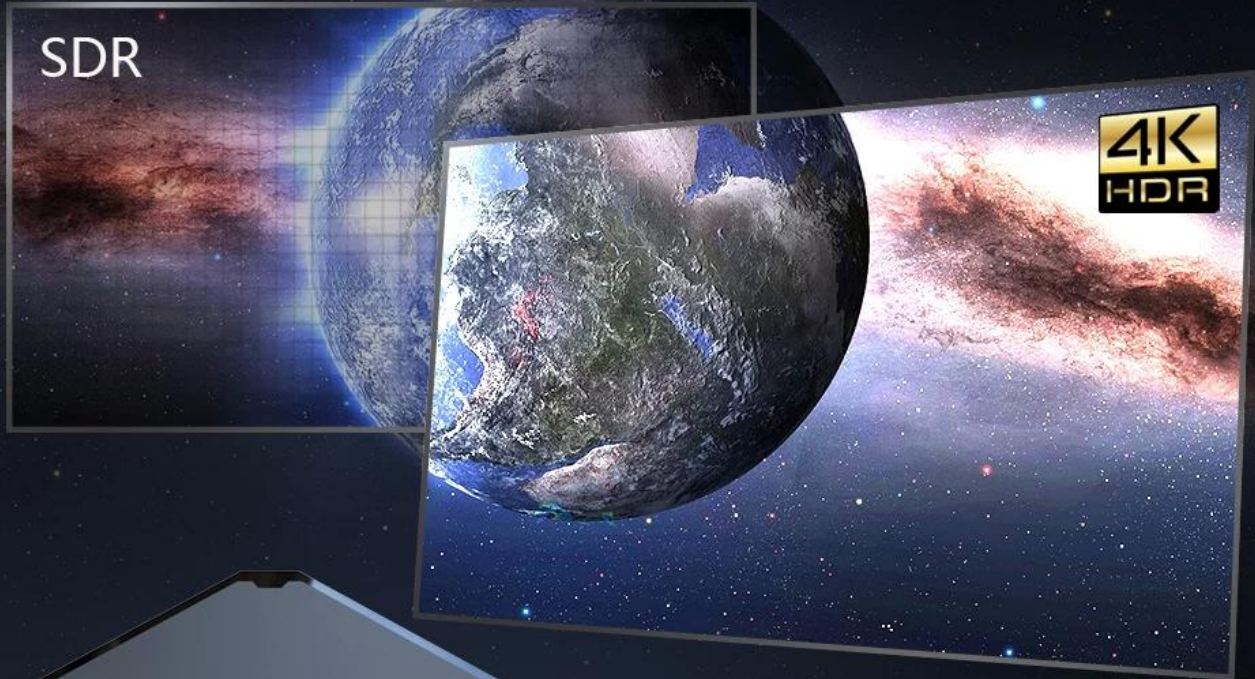

Android 9.0

High quality output, Powerful graphics processor, Stable performance

Support HDR

HDR offers a deeper, more life-like display, which boosts 4K and gives you even greater color and contrast.

H.265