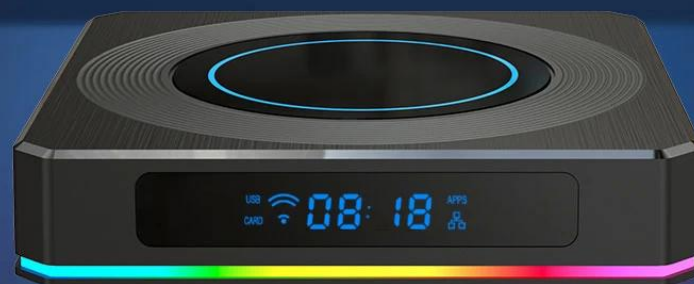

Working meeting

Ultra high quality

Ultra-high-definition 4K resolution with a new generation of HDR image quality engine. Rich details display to let you see the world more clearly. 8K video decoding engine supported, which bring you more exciting content.

SDR

4K

Support Vulkan1.1, Support OpenGL ES3.2

Cooler graphics, more fun to playing games

COLORFUL LIGHTING EFFECT

20 psychedelic lighting effects with multiple colors on your choice. Brighten your colorful life!