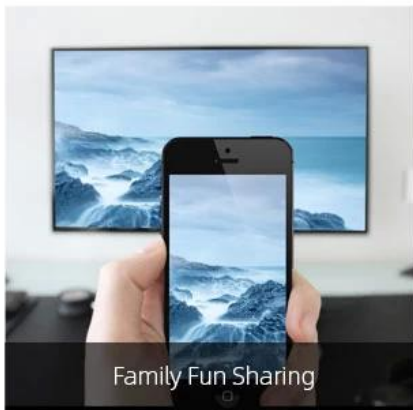

Phone Hard Drive U disk

USB3.0 with super fast data-read speed

Smooth, stable, and fast playback of local videos. You can share the happy moment on TV together.

Leisure and entertainment

Family Fun Sharing

Working meeting

Ultra high quality

Ultra-high-definition 4K resolution with a new generation of HDR image quality engine. Rich details display to let you see the world more clearly. 8K video decoding engine supported, which bring you more exciting content.