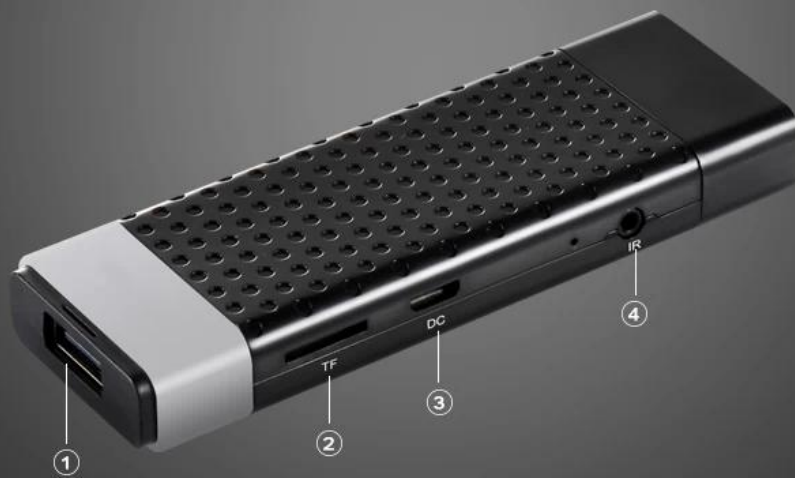

HDR

Support HDR

HDR offers a deeper, more life-like display, which boosts 4K and gives you even greater colour and contrast.

Fully supporting Premium 4K UHD contents with a powerful 64bit CPU and Mali-450 GPU combination in place to handle 4K graphics and offers strikingly realistic pictures.

2.4G+5.8G
IEEE 802.11 ac

Interface:

- ① **USB3.0**
- ② TF Card
- ③ Micro USB
- ④ IR

New generation

Small, So Small , But powerfull.

Say goodbye to Background Cleaning and Slugish Performances.
We adopted the newest cutting edge Low Power DDR4 Memory.