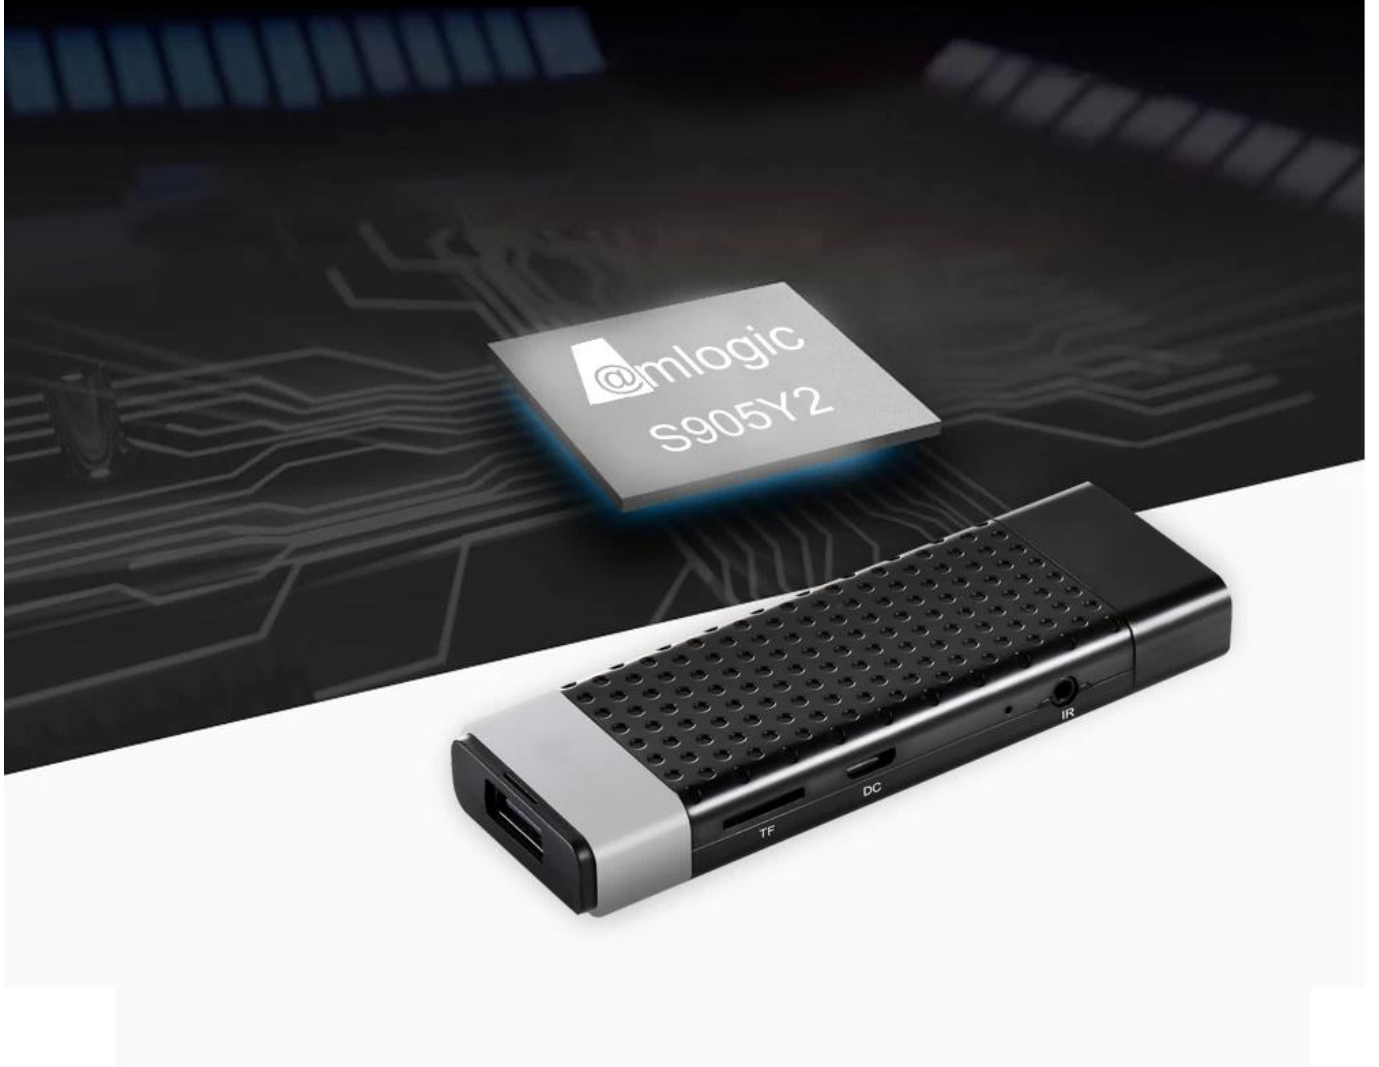

98MM

Smarter, Faster, and more powerful than ever chipset

Android 8.1

Low Power DDR4

HDR

Neural Networks API

Smarter, faster, and moer powerful than ever chipset

SDR