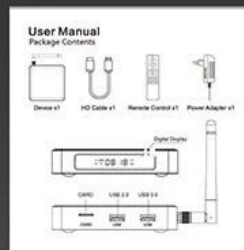

User Manual*1