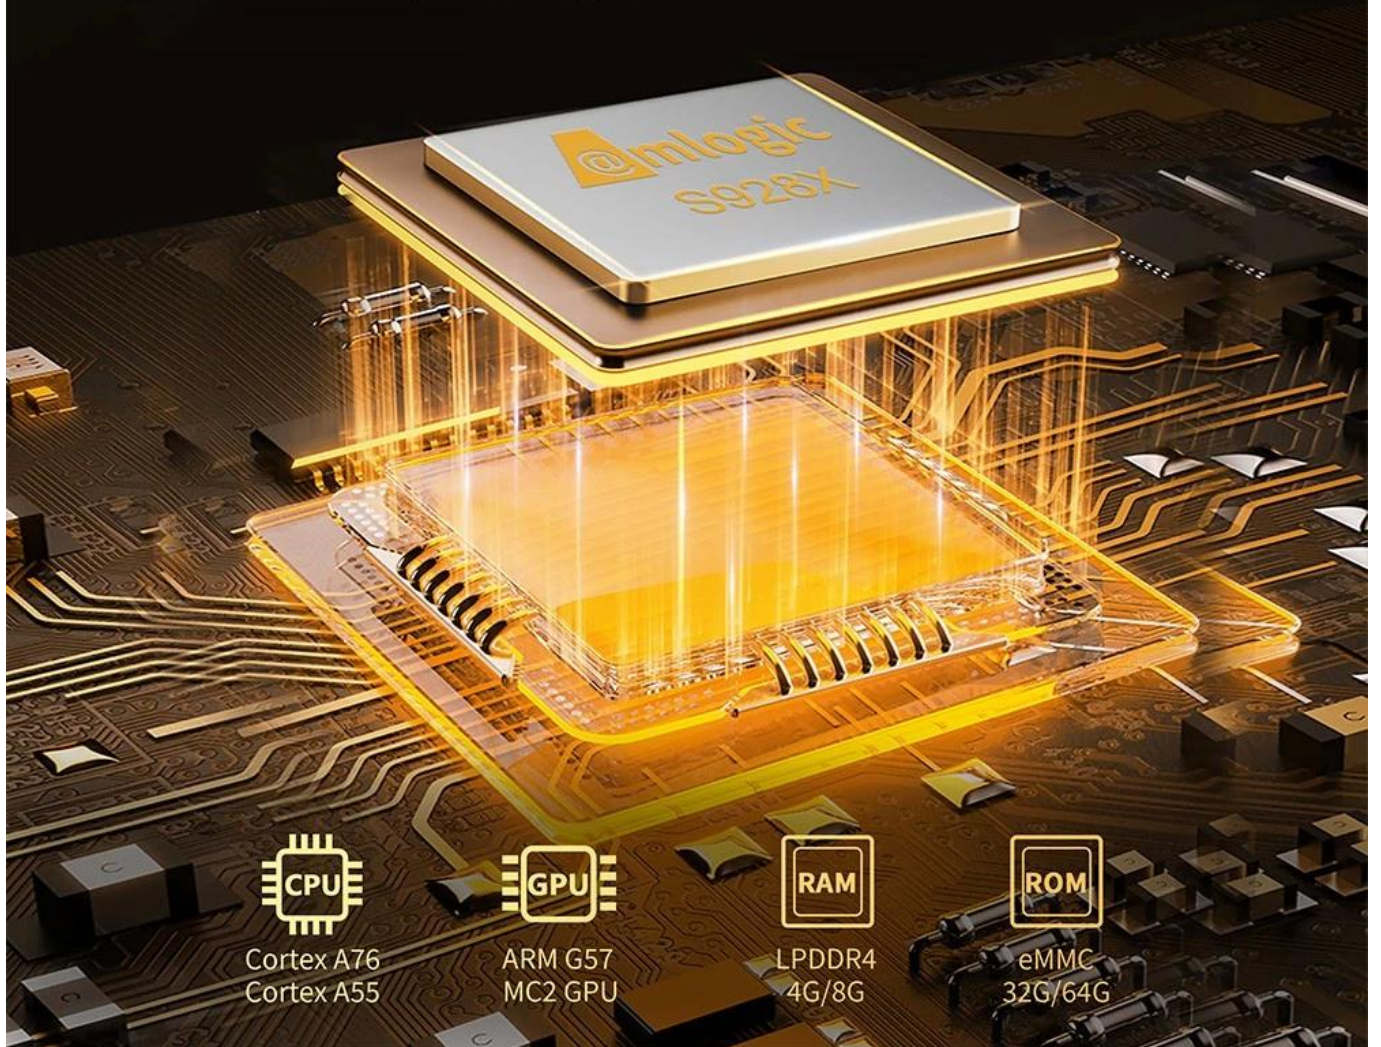

 S928X	 ANDROID 11	 WiFi 6 802.11ax MIMO	 5.2	3D	AV1	 HDR HDR 10+
--	--	--	--	-----------	------------	---

4K

WiFi 6

Amlogic S928X Big Core Cortex-A76 & Quad Core Cortex-A55

Achieve the perfect balance of high performance and low power consumption to bring you an efficient and fast experience

Embracing 8K Resolution

Real 7680x4320 @60HZ resolution brings unprecedented detail and realism, making every frame come to life

8K
ULTRAHD

4K
ULTRAHD

1080p

Ultra HD

Graphics

HEVC