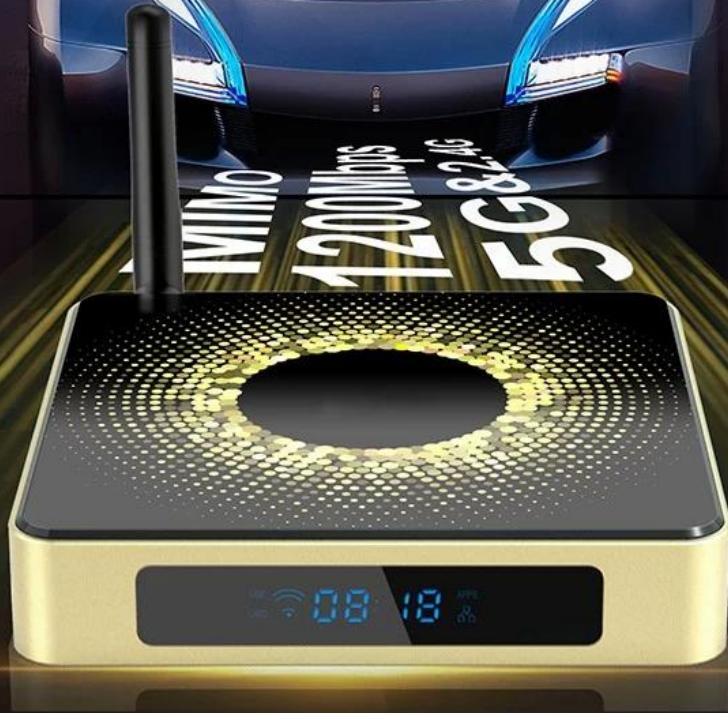

WiFi6

Embrace Faster Speeds with WiFi 6 and dual band 2.4G/5G WiFi MIMO support

WiFi6
1200Mbps

MIMO
2.4G/5G

BT
5.2