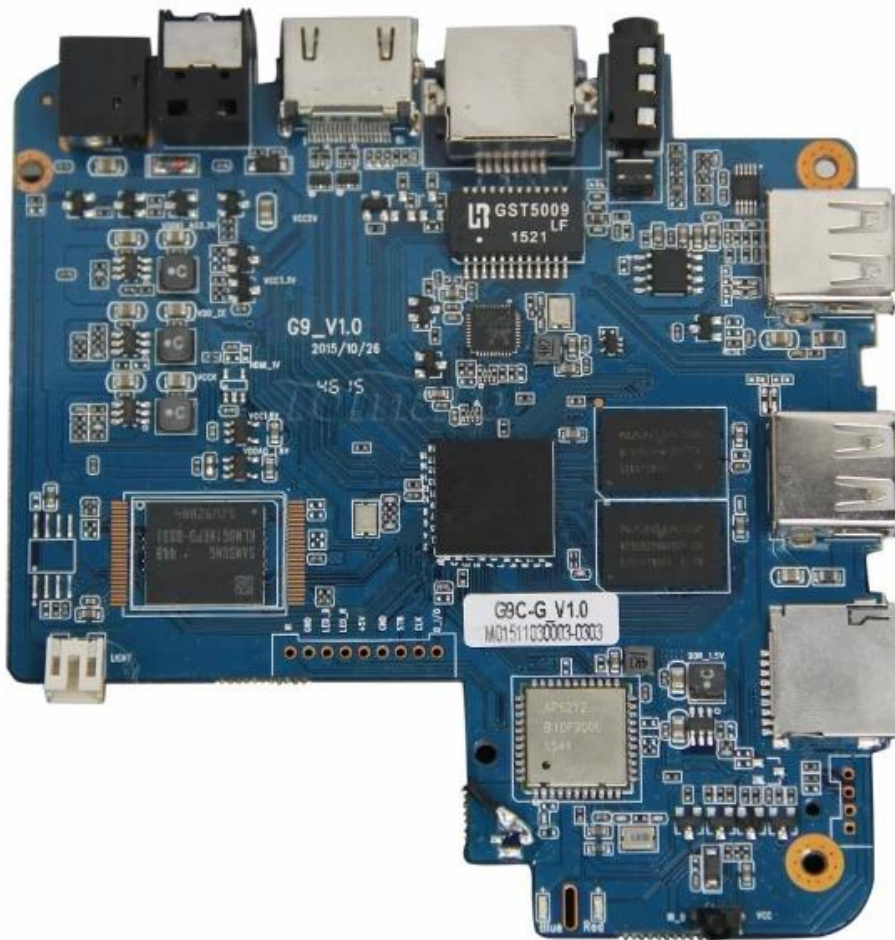

## **¿Qué hay en la caja?**

1 \* Dispositivo de TV inteligente Amlogic S905

1 \* Cable HDMI

1 \* Control remoto

1 \* adaptador de corriente

1 \* Manual de usuario

Micro SD Card

USB

USB

AV Port

RJ 45 ETHERNET

HDMI™

Optical Port

Power Port

**64 bit CPU,**

While maintaining the same power consumption, the computing power of CPU has also been greatly improved.