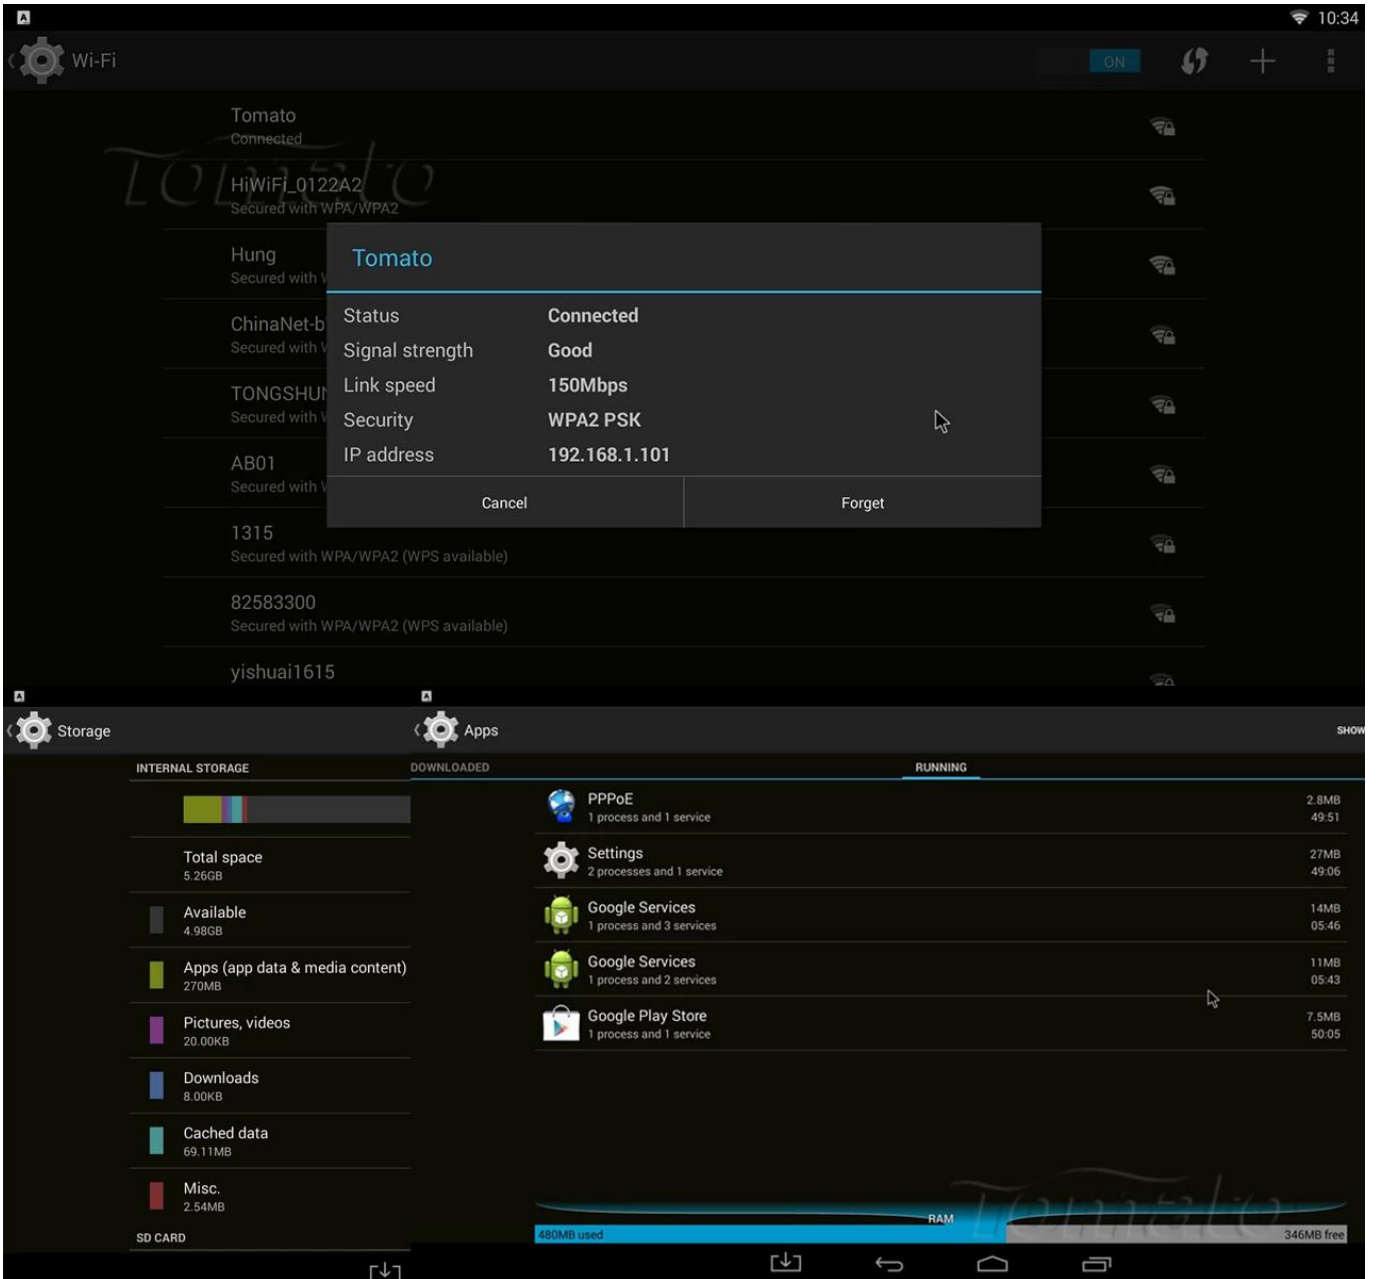

# Root Checker

Device: MXQ  
Android: 4.4.2 | API: 19

Check Now

Status: Rooted

Id: uid=0(root) gid=0(root)

Superuser: Not found

Busybox: /system/xbin/busybox

Su Location: /system/xbin/su

Sudo Location: Not found

Environment Vars.:  
/sbin/  
/vendor/bin/  
/system/sbin/  
/system/bin/  
/system/xbin/

**CPU-Z** CPU-Z SOC SYSTEM BATTERY SENSORS ABOUT

Model	MXQ(MXQ)
Manufacturer	MBX
Board	MXQ
Display	KOT49H.20140903 test-keys
Hardware	amlogic
Android Version	4.4.2
Kernel Architecture	armv7l
Kernel Version	3.10.33 (20140903)
Screen Resolution	1920 x 1008
Screen Density	240 dpi
Total RAM	825 MB
Available RAM	244 MB (29%)
Internal Storage	5.26 GB
Available Storage	4.98 GB (94%)
Root Access	Yes

# SETTINGS

Network

Display

Advanced

Other

Miracast

Remote Control

OFF