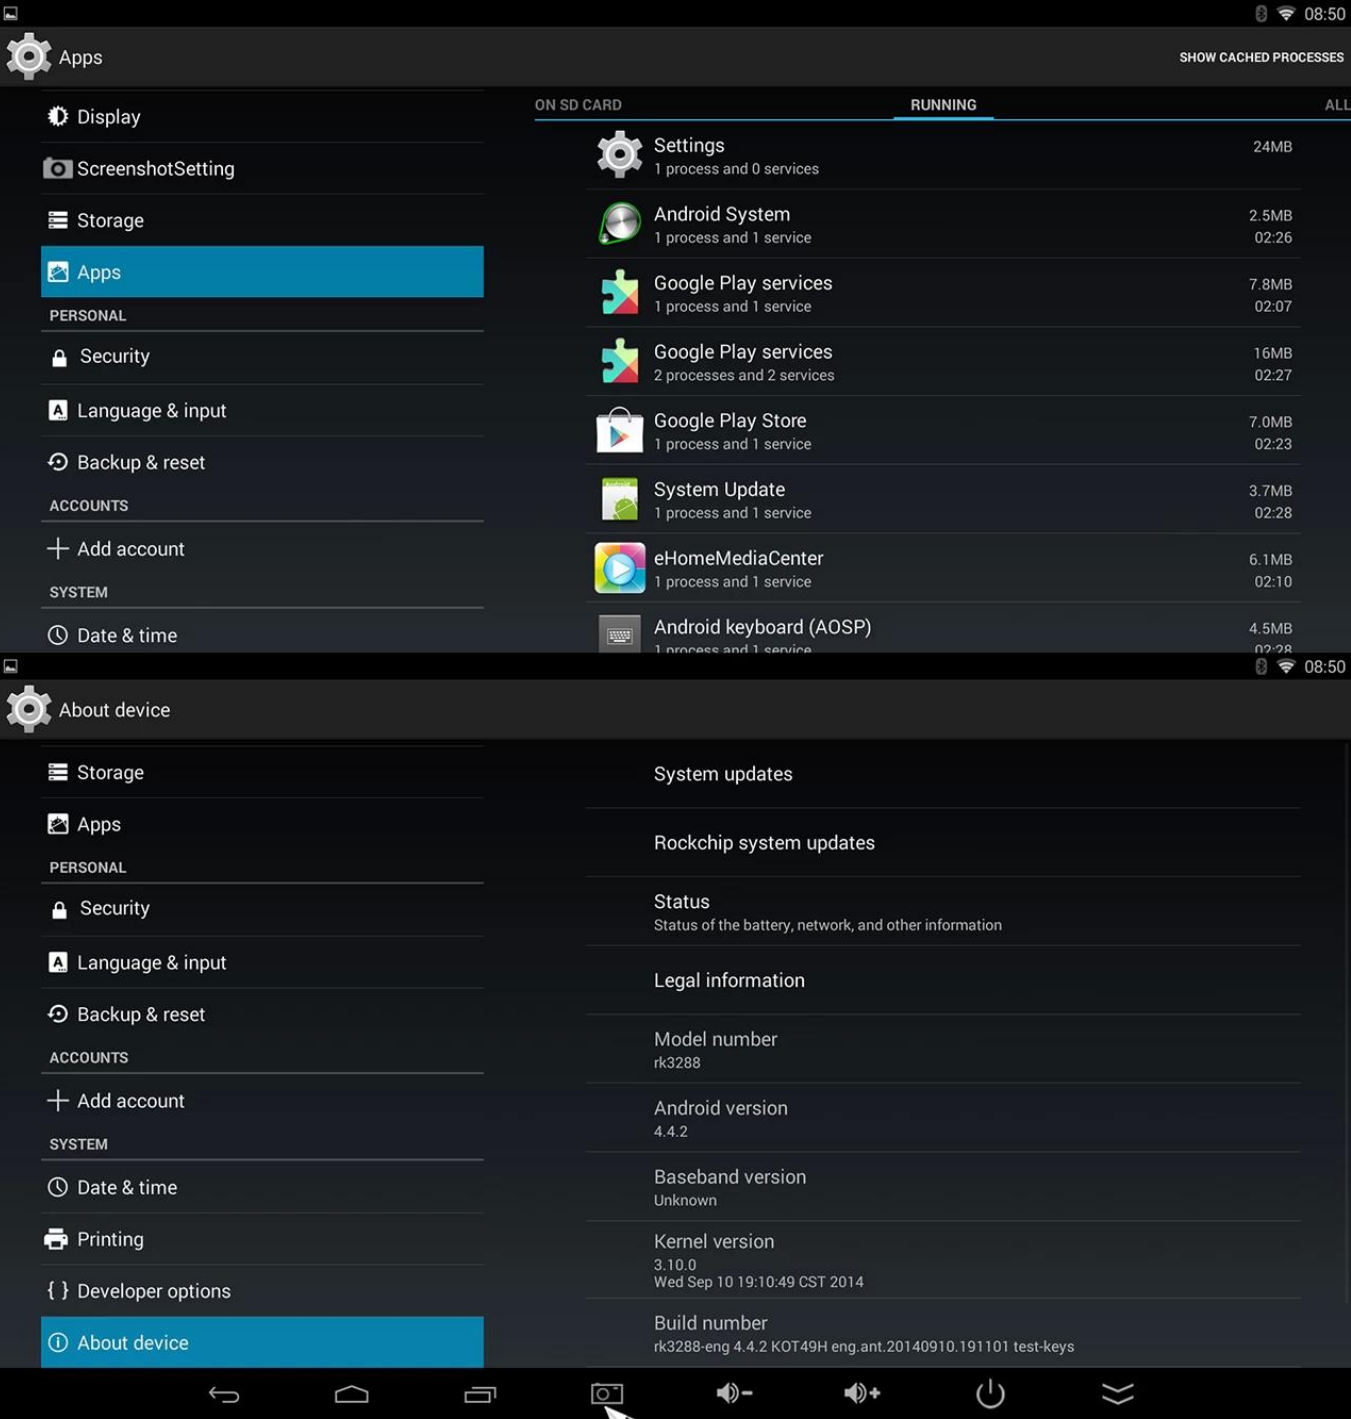

Ethernet

- Bluetooth  ON
- Ethernet  ON
- Data usage
- More...

DEVICES

- USB
- Sound
- Display

Ethernet

Ethernet is enabled

- MAC: 5a:d0:02:2b:4a:4a
- IP address: 0.0.0.0
- netmask: 0.0.0.0
- gateway: 0.0.0.0
- dns1: 0.0.0.0

08:50

Storage

- Display
- ScreenshotSetting
- Storage
- Apps

PERSONAL

- Security
- Language & input
- Backup & reset

INTERNAL STORAGE

Category	Value
Total space	1.91 GB
Available	1.61 GB
Apps (app data & media content)	288 MB
Cached data	54.93 MB