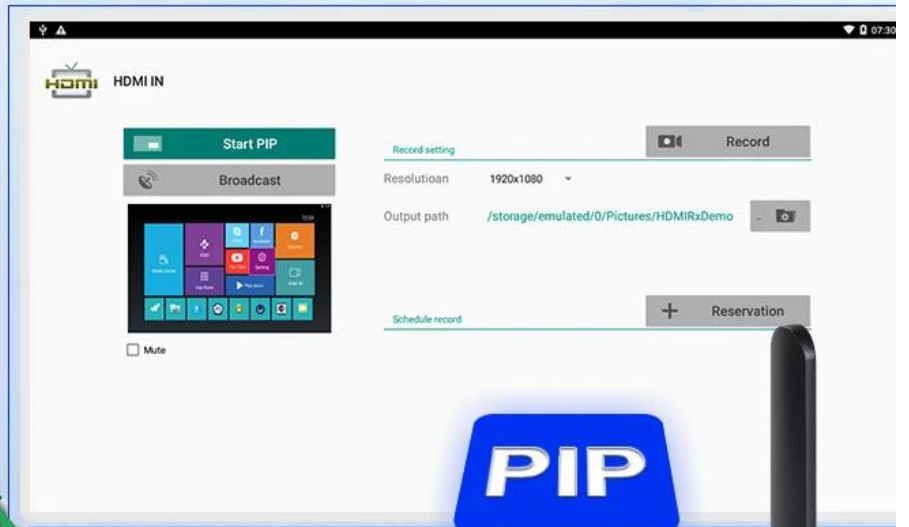

The general color display, not bright and true, it is because the color gamut is not enough

Selecting a Sub Display in PIP Mode

Select APP "Setting" 01

Select "Start PIP" 02

03

Multiple windows display content