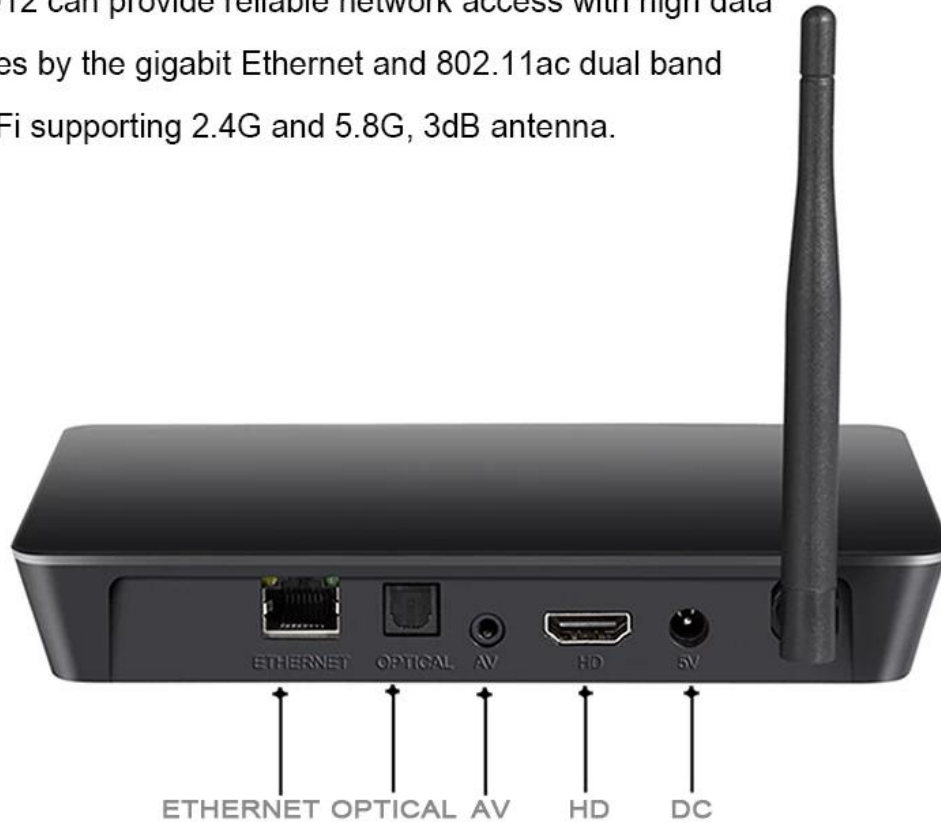

Accesorios:

Cable HD * 1

Control remoto IR *1

Manual de usuario *1

Caja de paquete * 1

Adaptador de corriente *1

S912 Smart Box

 S912	Android 6.0	ARM Cortex A53	CPU 8 Core 64bit	GPU Mali T820	4K 60fps
VP9 HDR10	H.265 10bit	eMMC Design	LAN 1000M	WiFi 2.4G/5.8G 802.11ac	BT 4.0

S912 Smart Box

S912 Smart Box

- Supports various interfaces, including Gigabit Network, Optical SPDIF, Composite Audio, HD 2.0A, Power.
- S912 can provide reliable network access with high data rates by the gigabit Ethernet and 802.11ac dual band WiFi supporting 2.4G and 5.8G, 3dB antenna.

S912 Smart Box

Fully supporting Premium 4K UHD contents with a powerful 64bit CPU and Mali-T820 GPU combination in place to handle 4K graphics and offers strikingly realistic pictures.

- HD2.0a (4K@60fps)
- 4090*2160(Resolution)
- 10bit(Color Depth)
- HDR10
- BT.2020 (A wider color gamut)