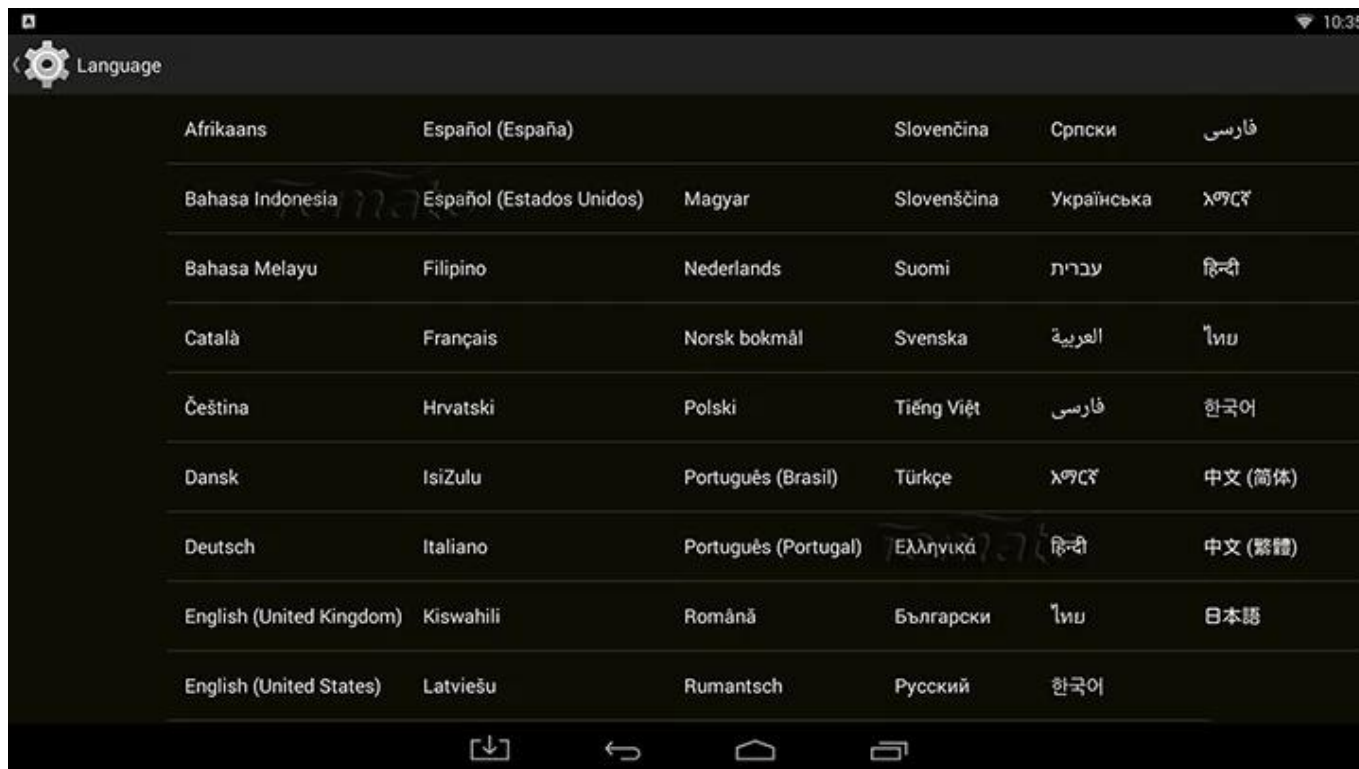

El Best MXQ Android TV Box Quad Core TV Netflix Edition está diseñado para revolucionar su experiencia de entretenimiento en el hogar. He aquí por qué se destaca:

1. Potente rendimiento de cuatro núcleos:

El procesador de cuatro núcleos garantiza un funcionamiento fluido y una multitarea eficiente, lo que le permite transmitir contenido, jugar y navegar por Internet sin esfuerzo.

2. Resolución 4K Ultra HD:

Sumérgete en imágenes impresionantes con soporte de resolución 4K Ultra HD. Disfrute de detalles nítidos, colores vibrantes y claridad mejorada para una experiencia visual inmersiva.

3. Integración de Netflix:

Acceda a sus programas, películas y documentales favoritos de Netflix directamente desde MXQ Android TV Box. Disfrute de una amplia biblioteca de contenido y recomendaciones personalizadas.

4. Sistema operativo Android:

Experimente la versatilidad del sistema operativo Android, que le permite descargar y utilizar una amplia gama de aplicaciones, juegos y servicios de transmisión desde Google Play Store.

5. Conectividad Wi-Fi de doble banda:

Disfrute de una transmisión fluida y velocidades de descarga más rápidas con conectividad Wi-Fi de doble banda. Transmita su contenido favorito sin interrupciones ni almacenamiento en búfer.

6. Opciones de almacenamiento ampliables:

El MXQ Android TV Box viene con un amplio espacio de almacenamiento para aplicaciones, juegos y archivos multimedia. Amplíe aún más el almacenamiento utilizando una tarjeta microSD o unidades