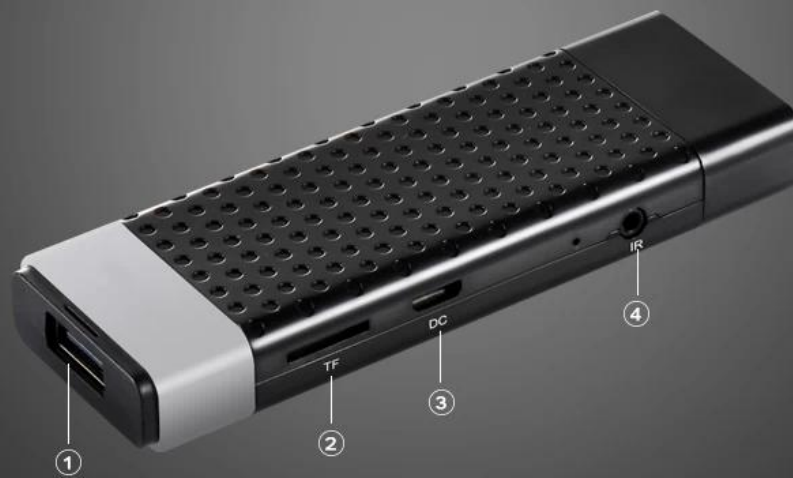

Support HDR

HDR offers a deeper, more life-like display, which boosts 4K and gives you even greater colour and contrast.

Fully supporting Premium 4K UHD contents with a powerful 64bit CPU and Mali-450 GPU combination in place to handle 4K graphics and offers strikingly realistic pictures.

2.4G+5.8G
IEEE 802.11 ac

Interface:

- ① **USB3.0**
- ② TF Card
- ③ Micro USB
- ④ IR

New generation

Small, So Small , But powerfull.

Say goodbye to Background Cleaning and Slugish Performances.
We adopted the newest cutting edge Low Power DDR4 Memory.