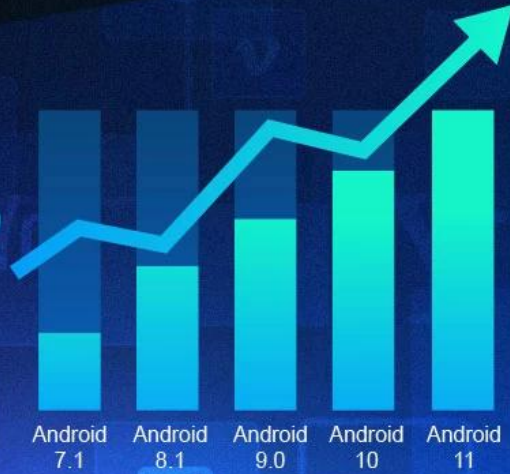

2.4G/5G
802.11ac

BT

4.1

Amlogic Quad-core 64 bit

The S905X4 chipset is an advanced application processor with AV1 video codec, secured 4K video codec engine and HDR image processing functions.

Android 11

Application installation is more flexible