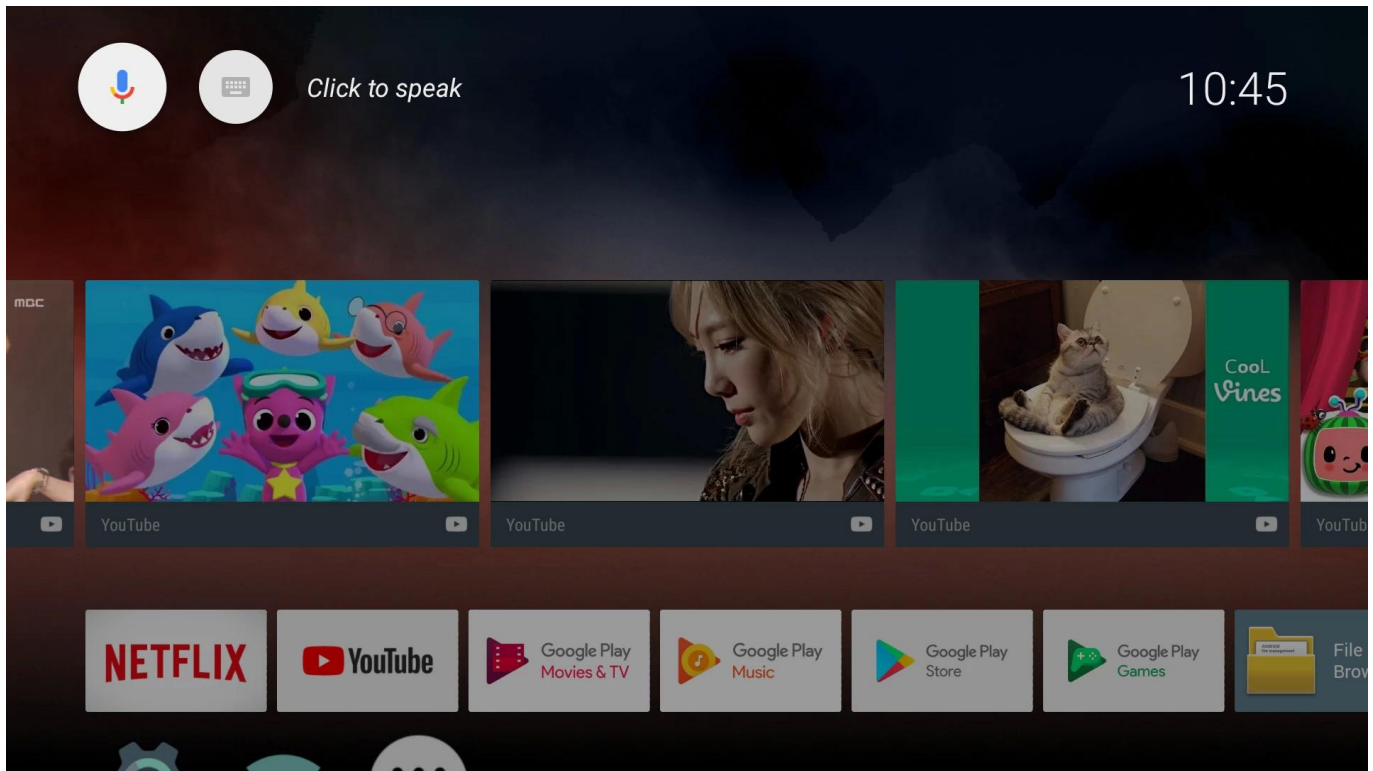

It's a TV box

When the TV screen is on, it is a TV box
you can do everything you do on the TV box

It's an Ai speaker

When the TV screen is off, it turns into an Ai speaker.
Now you just have to say what you want to do.

Enjoy what you want to watch in anytime

Mejora tu experiencia de entretenimiento con nuestro Google TV Box, la solución definitiva para desbloquear el entretenimiento inteligente en tu hogar. He aquí por qué es el complemento perfecto para la configuración de su sala de estar: