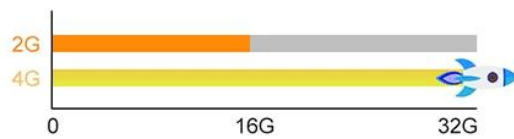

CÓDEC de vídeo y audio

Audio video	VP9/H.265/AVS2 hasta 4Kx2K@60fps, H.264 4K @30fps, AVS/VC-1/MPEG1-4 1080P @60fps H.264/H.265 1080P a 60 fps HD MPEG1/2/4, H.265/HEVC, HD AVC/VC-1, RM/RMVB, Xvid/DivX3/4/5/6, RealVideo8/9/10 Avi/Rm/Rmvp/Ts/Vob/Mkv/Mov/ISO/wmv/asf/flv/dat/mpg/mpeg MP3/WMA/AAC/WAV/OGG/DDP/TrueHD/HD/FLAC/APE HDJPEG/BMP/GIF/PNG/TIFF
HDR	HDR 10, Dolby Visión

 DLNA  Airplay  Miracast

Dual wifi design and stable performance

2.4:100Mbps

Stronger penetration & More Stable

5G:250Mbps

Faster Transmission & Load Quickly

2.4+5G:400Mbps

Built-in T2TR, more efficient and stable

Android 9.0

application installation is more flexible

- More stable with applications
- Save 25% RAM in Spacet
- Faster & Safer responses

Download more apps

Amlogic S905X3 Quad Core

Faster, Smarter and More Powerful

4GB DDR3	32GB eMMC	Ultra-fast running speed
		Professional image processing

8K & 3D

The perfect combination of 8K and 3D, bring you a 3D visual experience
Feel the shock of the 3D cinema at home

H.265 Makes 8K within Reach