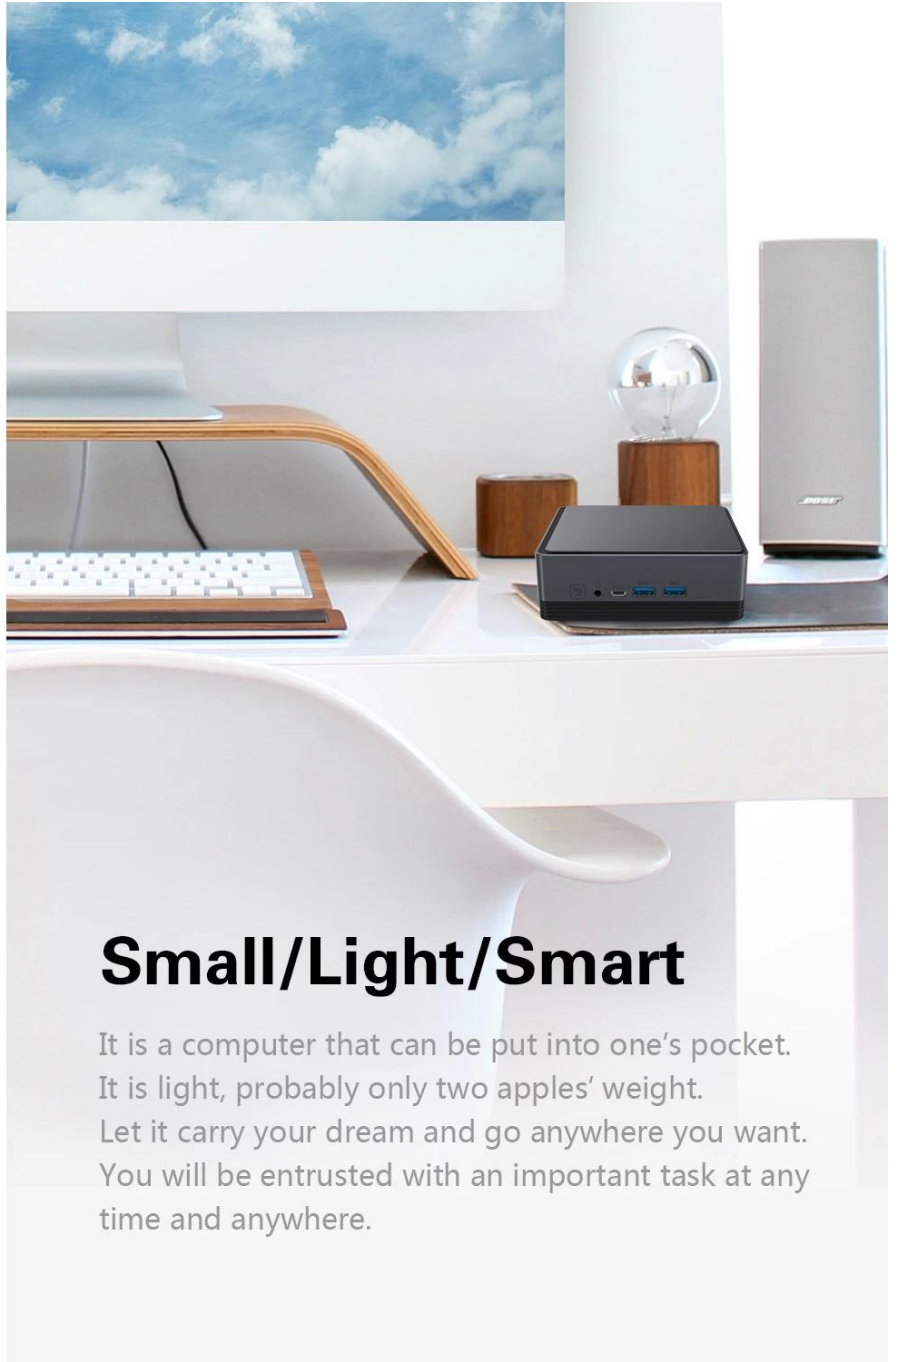

① Press switch

② Open the top cover and replace the hard drive

③ Replacement completed and close the lid

-
-
-

-
-
-

Small/Light/Smart

It is a computer that can be put into one's pocket.
It is light, probably only two apples' weight.
Let it carry your dream and go anywhere you want.
You will be entrusted with an important task at any
time and anywhere.

Various Interfaces

Various interfaces such as HDMI, LAN, USB, etc. can bring you a smart and colorful enjoyment.

- ① Switch button
- ② Audio Jack
- ③ Type-C
- ④ USB
- ⑤ USB
- ⑥ DC
- ⑦ HDMI
- ⑧ HDMI
- ⑨ USB
- ⑩ USB
- ⑪ LAN