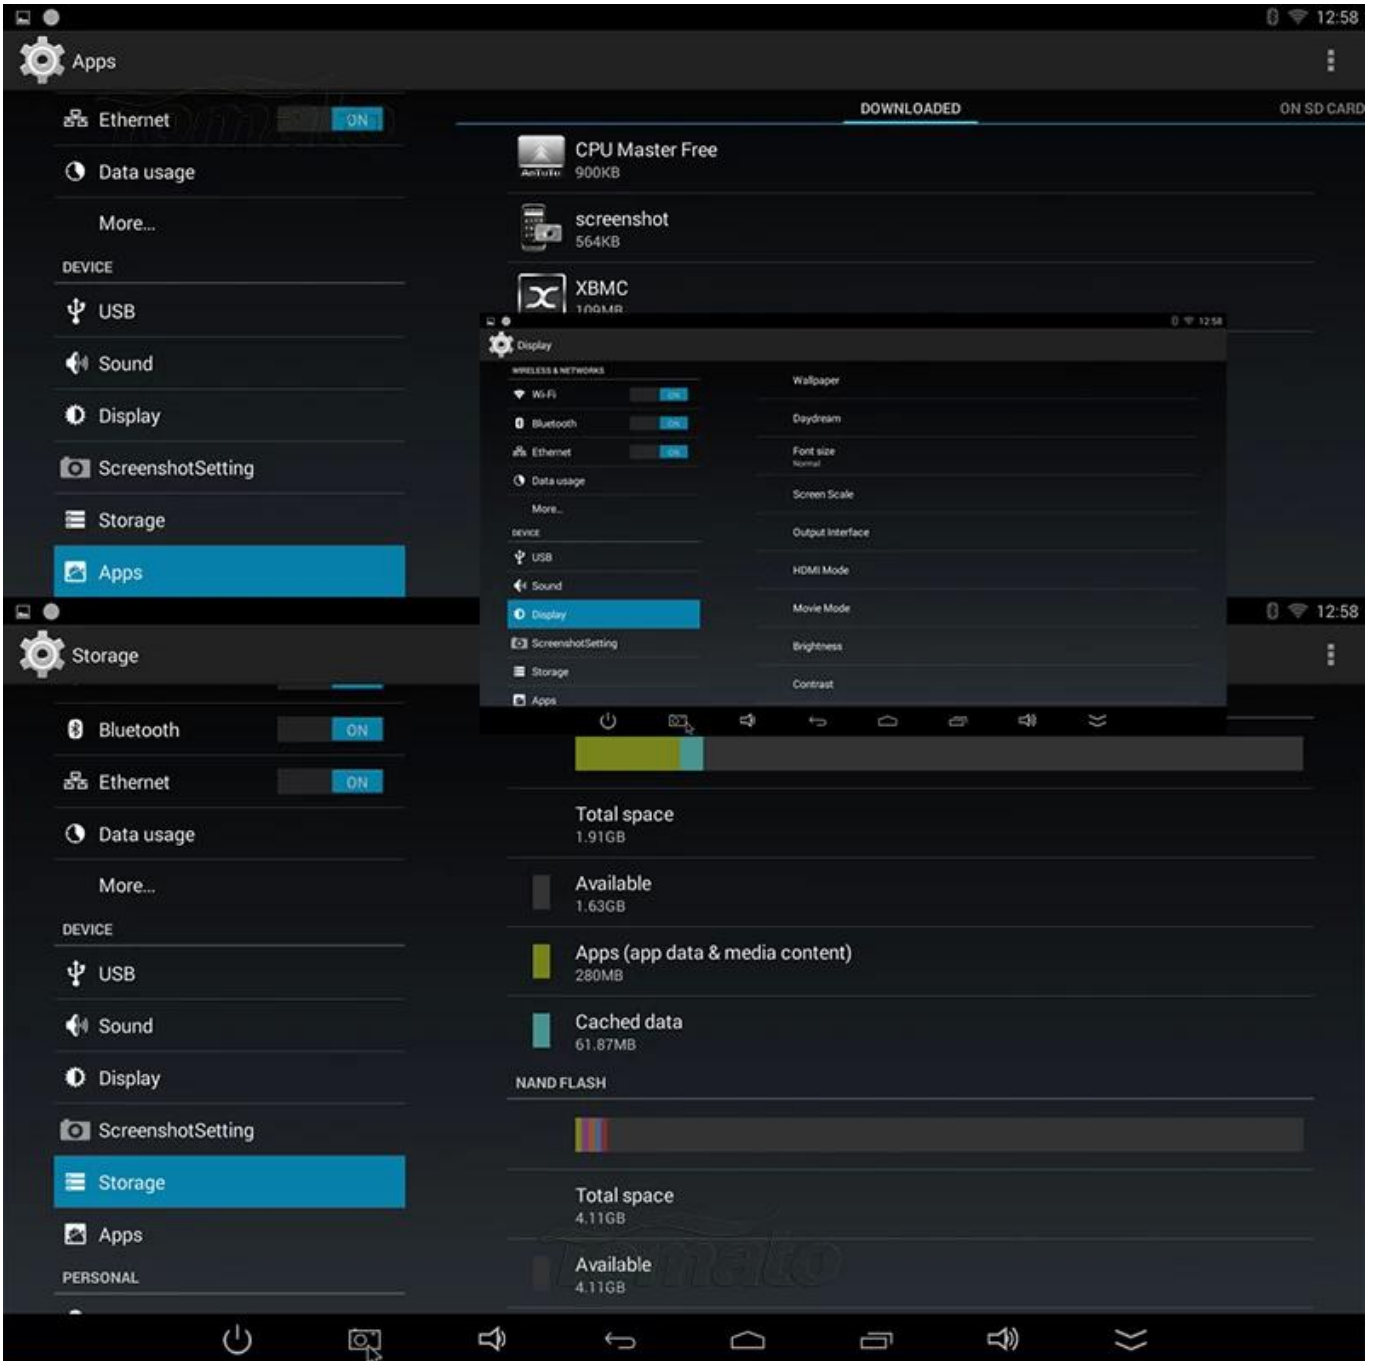

Picture Show

Google

APPS WIDGETS SHOP

ApkInstaller	Apps	Browser	Calculator	Calendar	Clock	Downloads	eHomeMediaC
Email	File Explorer	Gallery	Gmail	Google	Google Settings	Maps	Music
People	Play Store	Quickoffice	RKGameContr	Search	Settings	Video	Voice Search
WifiDisplay	XBMC						

Navigation bar with icons for power, home, back, and other system functions.

Google

APPS WIDGETS SHOP

ApkInstaller	Apps	Browser	Calculator	Calendar	Clock	Downloads	eHomeMediaC
Email	File Explorer	Gallery	Gmail	Google	Google Settings	Maps	Music
People	Play Store	Quickoffice	RKGameContr	Search	Settings	Video	Voice Search
WifiDisplay	XBMC						

Navigation bar with icons for power, home, back, and other system functions.

Language & input

PERSONAL

- Location
- Security
- Language & input**
- Backup & reset

ACCOUNTS

- Add account

SYSTEM

- Date & time
- Accessibility
- Printing
- Developer options