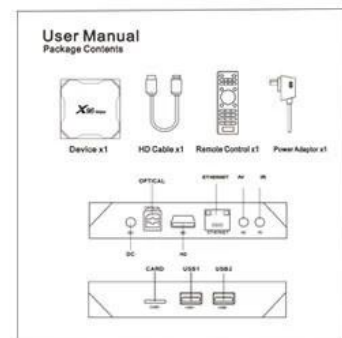

Smart Box

Mejore su experiencia de entretenimiento en el hogar con el decodificador Android Onenuts Amlogic S905X2 de 14 nm con chipset 4K Ultra HD USB3.0. Al ofrecer una potente combinación de funciones avanzadas y tecnología de vanguardia, este dispositivo ofrece un rendimiento y una versatilidad excepcionales.

1. Conjunto de chips avanzado Amlogic S905X2:

Impulsado por el avanzado chipset Amlogic S905X2 de 14 nm, este decodificador ofrece un rendimiento fluido y eficiente, lo que garantiza una experiencia de transmisión perfecta.

2. Impresionante resolución 4K Ultra HD:

Disfrute de imágenes impresionantes con soporte para resolución 4K Ultra HD. Sumérgete en detalles nítidos, colores vibrantes y claridad realista para una experiencia visual incomparable.

3. Conectividad USB 3.0 rápida: