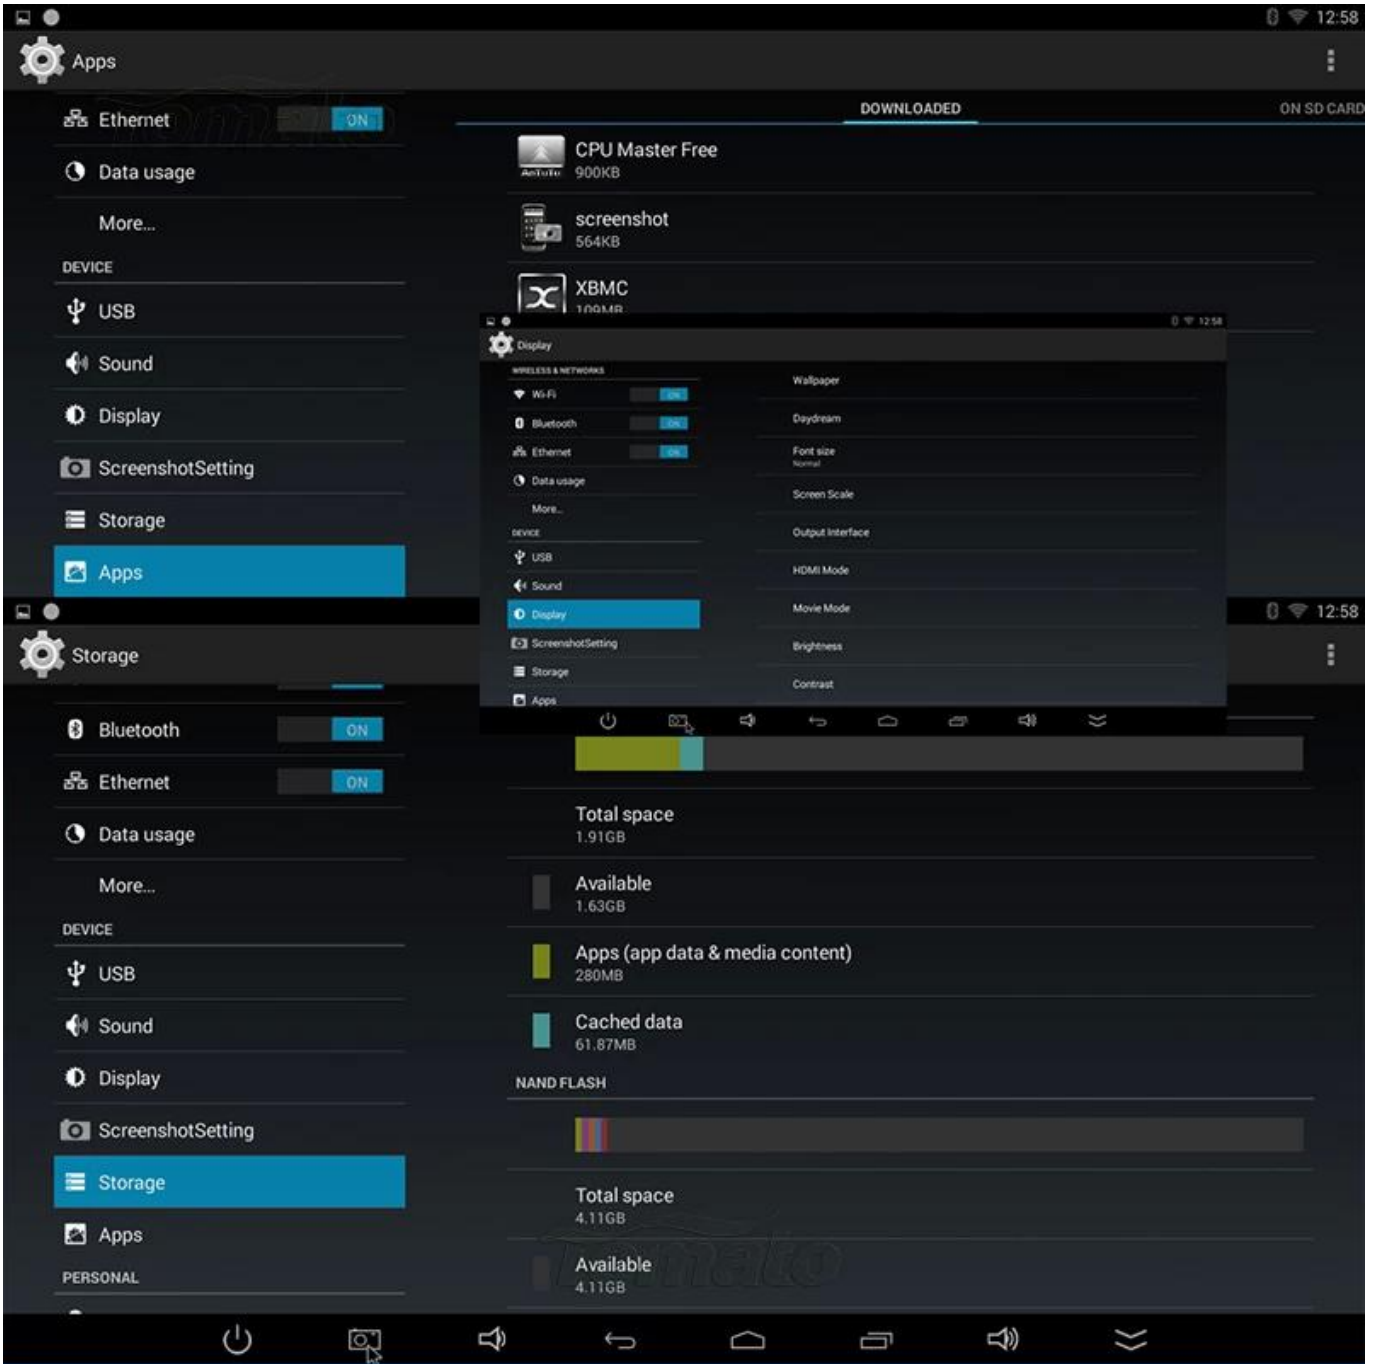

Play Store

Quickoffice

RKGameContr

Search

Settings

Video

Voice Search

WifiDisplay

XBMC

Language & input

PERSONAL

- Location
- Security
- Language & input**
- Backup & reset

ACCOUNTS

- Add account

SYSTEM

- Date & time
- Accessibility
- Printing
- Developer options