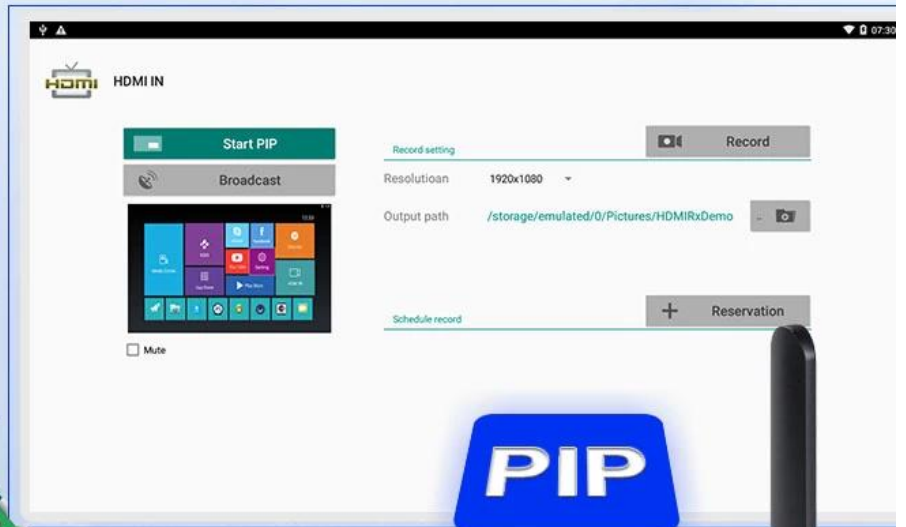

# ENHANCED COLOR

Provide a better color level, so that the viewer presents a greater degree of reality

The general color display, not bright and true, it is because the color gamut is not enough

# Selecting a Sub Display in PIP Mode

Select APP "Setting" 01

Select "Start PIP" 02

03

Multiple windows display content

Copy and burn what you want

4.0  
Bluetooth

Bluetooth 4.0 makes it easy to connect your keyboard, mouse, game console, and more