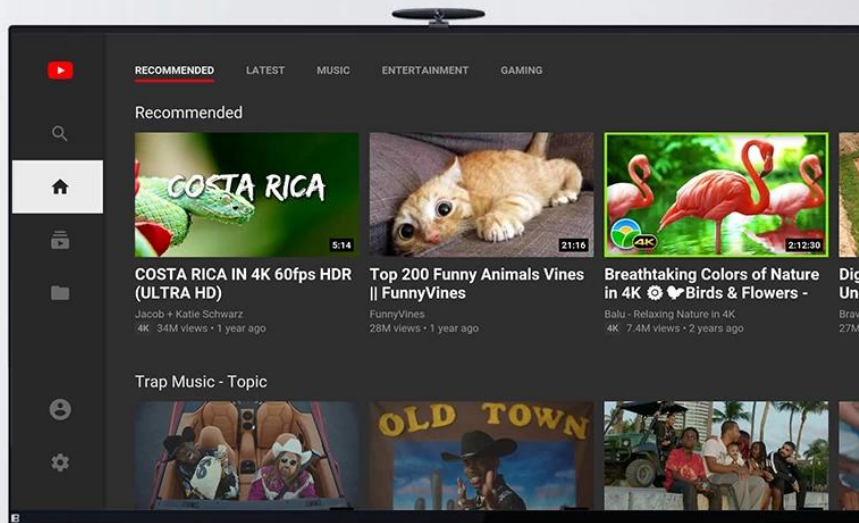

ONENUTS cube

Control your TV hands-free
from across the room

Built-in
2W speaker

Far-field
voice control

Built-in
microphone

Powered by
androidtv

ALL IN ONE

Onenuts cube = OTT TV BOX + Ai speaker + Ai assistant

It's a TV box

When the TV screen is on, it is a TV box
you can do everything you do on the TV box

It's an Ai speaker

When the TV screen is off, it turns into an Ai speaker.
Now you just have to say what you want to do.

Enjoy what you want to watch in anytime

Nuestra Smart TV Box con micrófono de control de voz de campo lejano incorporado está diseñada para revolucionar la forma en que experimenta el entretenimiento y controla sus dispositivos inteligentes. Aquí hay una descripción general de sus características clave: