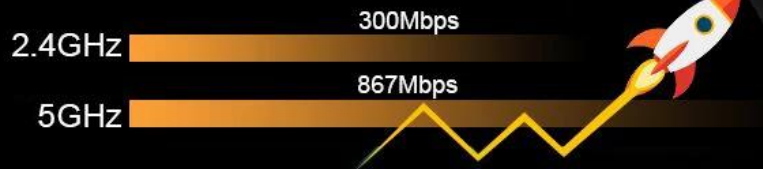

Non HDR

HDR

# Dual Band Wireless

Run Box without Buffering  
StrongSignal

SuperSpeed USB  
Theoretical speed  
up to **5Gbps**  
(practical speed  
up to 300MB/s)

High speed USB  
Theoretical speed  
up to **480Mbps**  
(practical speed  
up to 35/40MB/s)