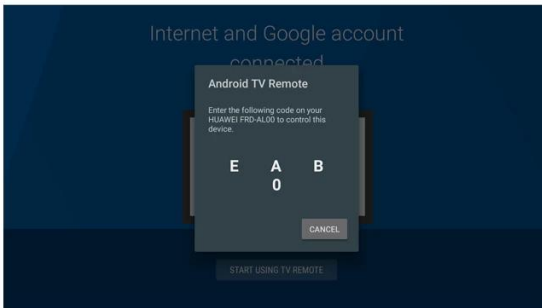

3. Pairing phone or tablet PC with Android TV Box