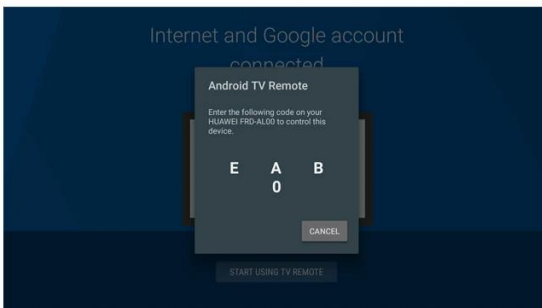

3. Pairing phone or tablet PC with Android TV Box