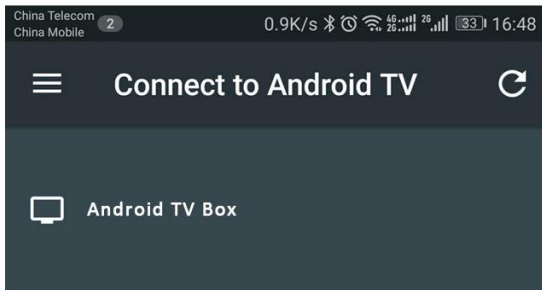

Say it to search it

TV is listening, all you have to do is ask. Speak into the voice remote control, the TV Box will search for what you want. Simply press and hold the Voice control key to activate voice function, when you see the "Try saying." on the screen, speak into the Microphone, for example
"The latest action movies",
"Today's weather",
"The latest celebrity news",
etc..
You will get what you want.

Android TV Remote Control

1. Download and install "Android TV Remote Control" app from play store of android phone or tablet PC

2. Find and click device "Android TV Box"

3. Pairing phone or tablet PC with Android TV Box