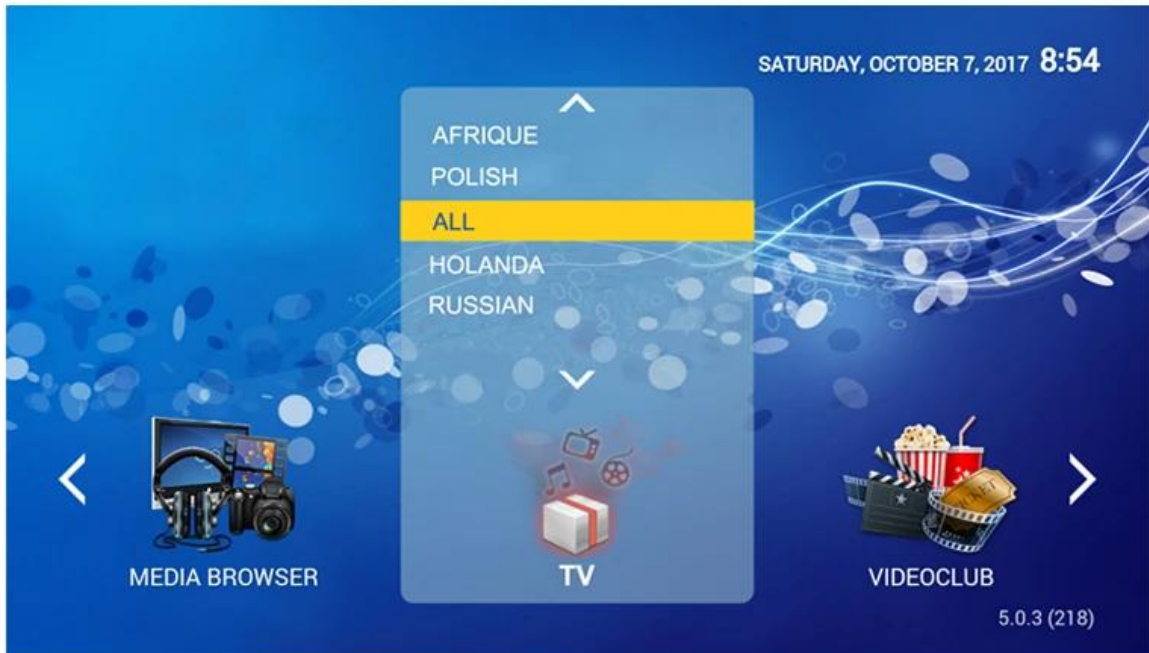

Stalker **MAG25X**

StbEmu applications can be compatible with most MAG25X stalker protocols