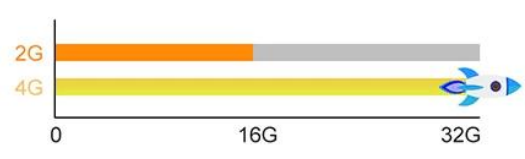

CÓDEC de vídeo y audio

Audio video	VP9/H.265/AVS2 hasta 4Kx2K@60fps, H.264 4K @30fps, AVS/VC-1/MPEG1-4 1080P @60fps H.264/H.265 1080P a 60 fps HD MPEG1/2/4, H.265/HEVC, HD AVC/VC-1, RM/RMVB, Xvid/DivX3/4/5/6, RealVideo8/9/10 Avi/Rm/Rmvp/Ts/Vob/Mkv/Mov/ISO/wmv/asf/flv/dat/mpg/mpeg MP3/WMA/AAC/WAV/OGG/DDP/TrueHD/HD/FLAC/APE HDJPEG/BMP/GIF/PNG/TIFF
HDR	HDR 10, Dolby Visión

 DLNA  Airplay  Miracast

Dual wifi design and stable performance

2.4:100Mbps

Stronger penetration & More Stable

5G:250Mbps

Faster Transmission & Load Quickly

2.4+5G:400Mbps

Built-in T2TR, more efficient and stable

Android 9.0

application installation is more flexible

- More stable with applications
- Save 25% RAM in Spacet
- Faster & Safer responses

Download more apps

Amlogic S905X3 Quad Core

Faster, Smarter and More Powerful

4GB DDR3	32GB eMMC	Ultra-fast running speed
		Professional image processing

8K & 3D

The perfect combination of 8K and 3D, bring you a 3D visual experience
Feel the shock of the 3D cinema at home

H.265 Makes 8K within Reach