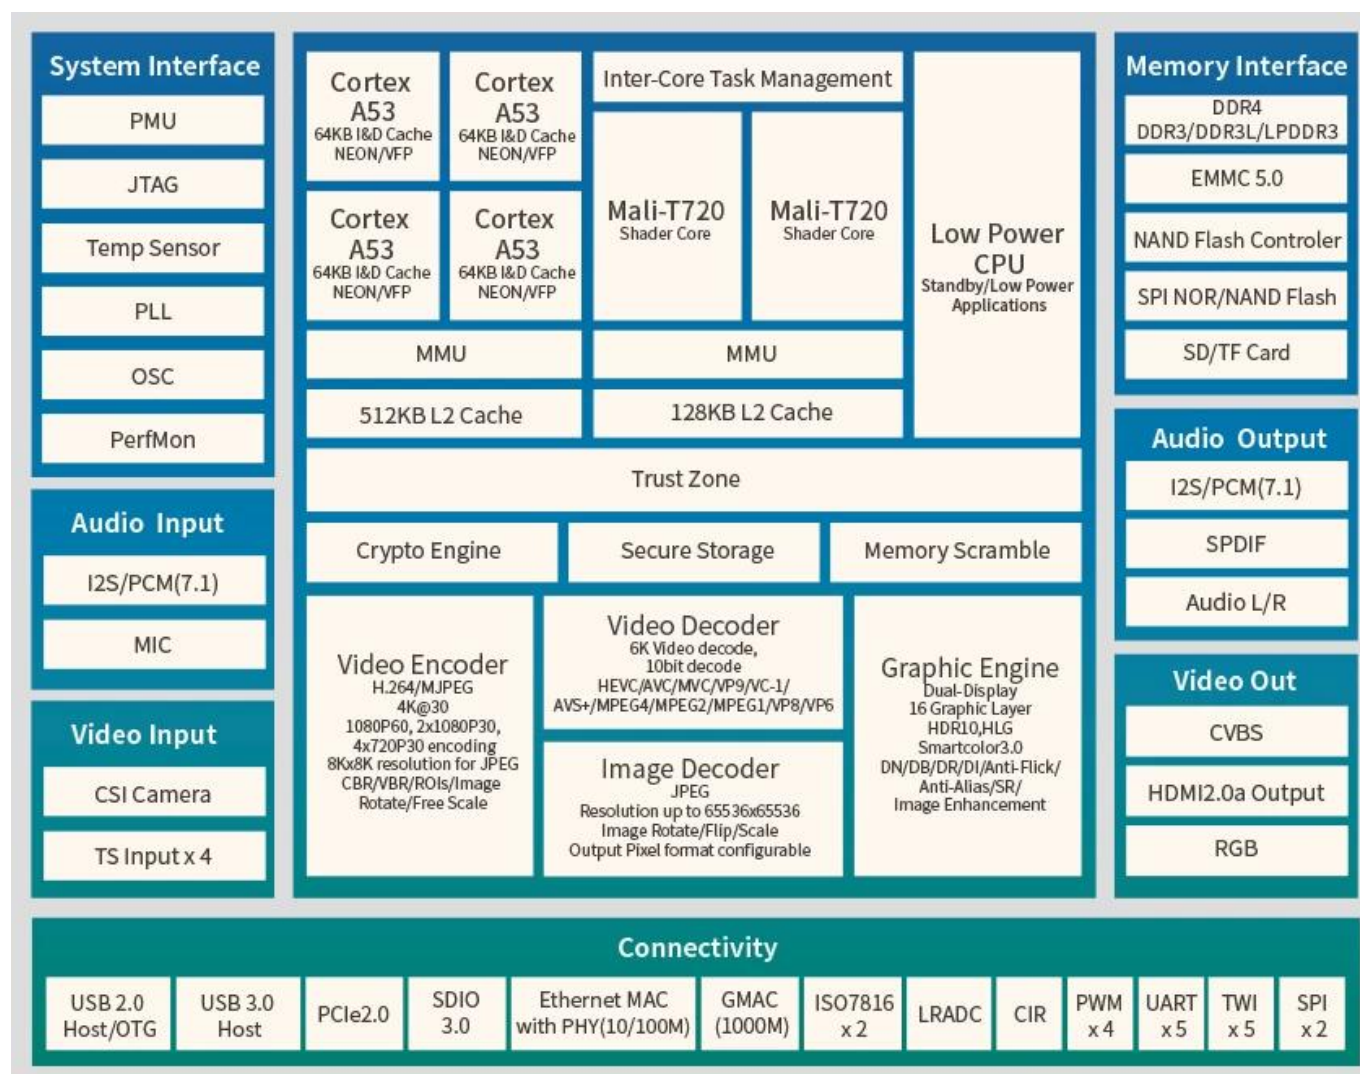

UDP que difunde la ayuda USB3.0 de la entrada del set-top box HDMI de Caja de TV Android

Especificaciones

N ° de Modelo.	Decodificador Allwinner H6 Android TV Box
UPC	Allwinner H603 ARM Cortex™ de cuatro núcleo y 64 bits - A53
GPU	GPU multinúcleo de alto rendimiento Mali T720
ROM	DDR3: 4GB/2GB
Almacenamiento interno	eMMC: 32 GB (opción: 16 GB/64 GB)
OS	Android 9.0
Wifi	IEEE 802.11 b/g/n/ac; 2,4G/5G 2*2 mimo
Bluetooth	Bluetooth 4.1 HS; Soporte remoto por voz

Many ports Major possibilities

packs a lot of connectivity into a small space
easily connect to your hdtv

1 . POWER SWITCH

2 . DC 5V

3 . OPTICAL

4 . HDMI IN

5 . HDMI OUT

6 . ETHERNET

T720

6K*4K
@30fps

Ultra HD

New upgrade system

In-depth development from the native architecture system performance is significantly improved than the previous generation, to create a smarter operating system that understands you better.