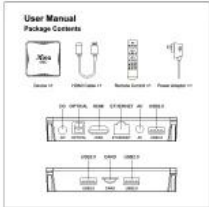

# Package Contents

Device

IR Remote Control  
(Battery not Included)

Power Supply

HDMI Cable

User Manual