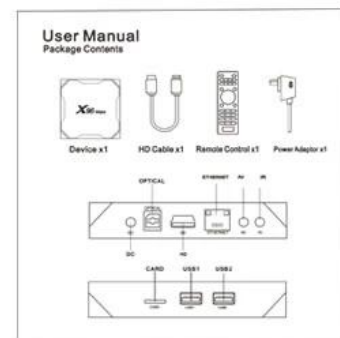

X96Max Smart Box

Eleva tu entretenimiento con nuestro [Caja de TV Android](#) con Android 8.1. Sumérgete en streaming, juegos y más sin interrupciones. Esta TV Box combina tecnología de vanguardia con funciones fáciles de usar, ofreciendo una experiencia de visualización dinámica e inmersiva. Transforma tu televisor en un centro inteligente y disfruta de la comodidad de Android 8.1. Actualice su configuración de entretenimiento ahora y redefina su experiencia televisiva con nuestra Caja de TV Android.