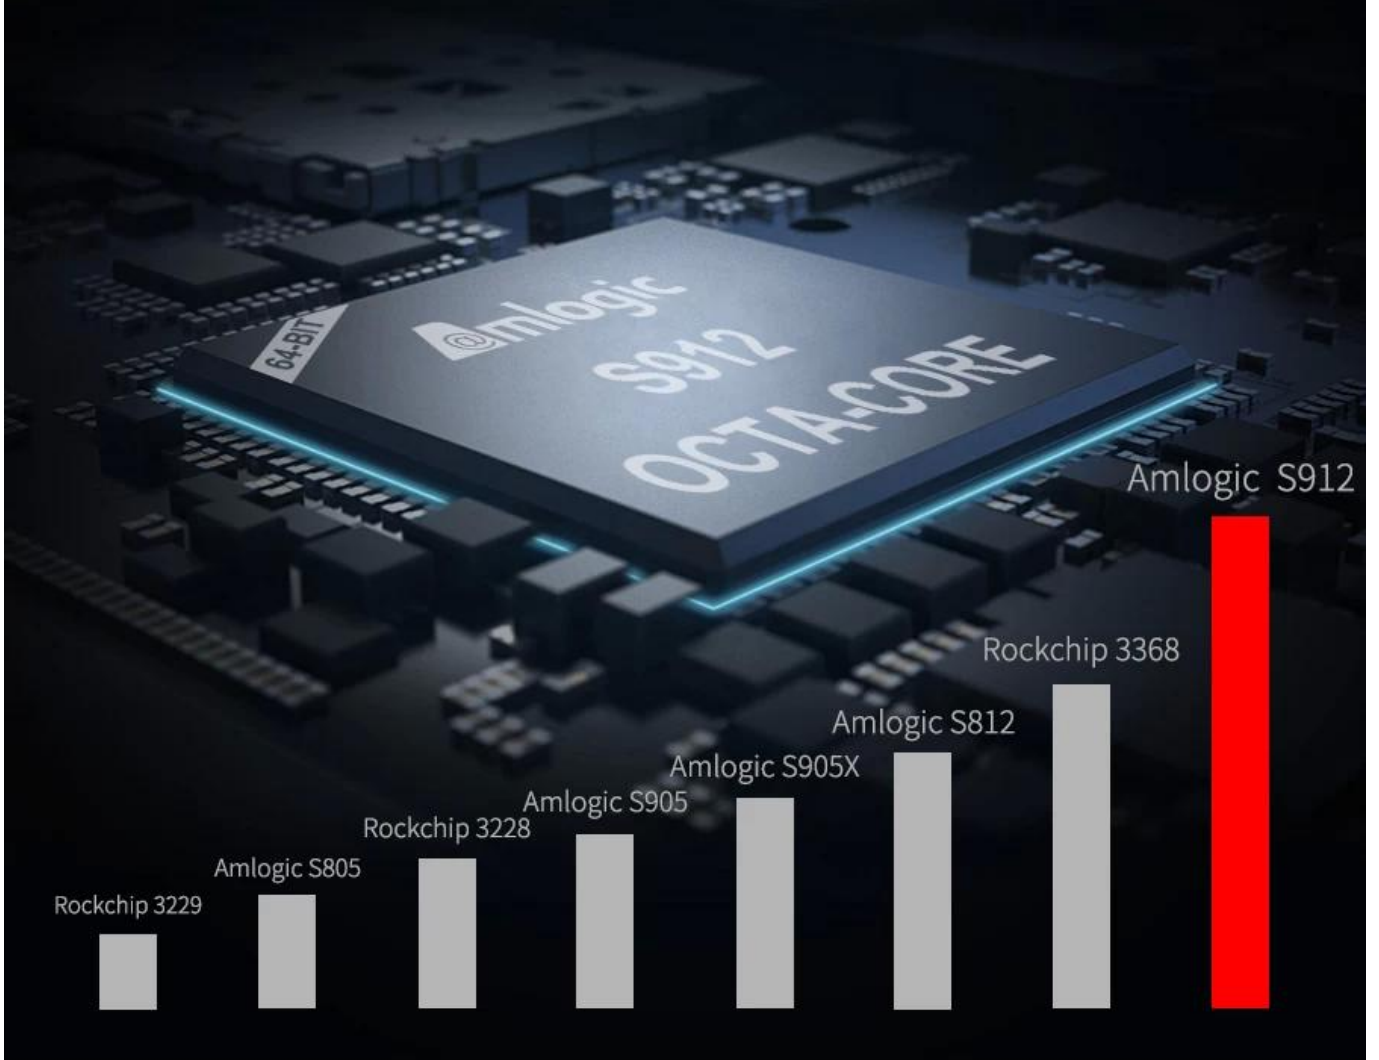

# Amlogic S912

With the most High-End chipset !

3GB  
RAM

+

16/32GB  
eMMC