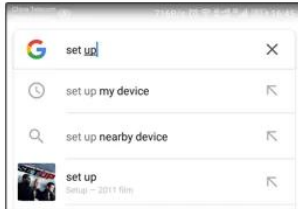

Copy your Google Account and data from Phone or Tablet PC to the device (Andorid TV Box).

1. Down load and install "Google " app from play store of android phone or tablet PC

2.Input "set up my device" in Google APK.