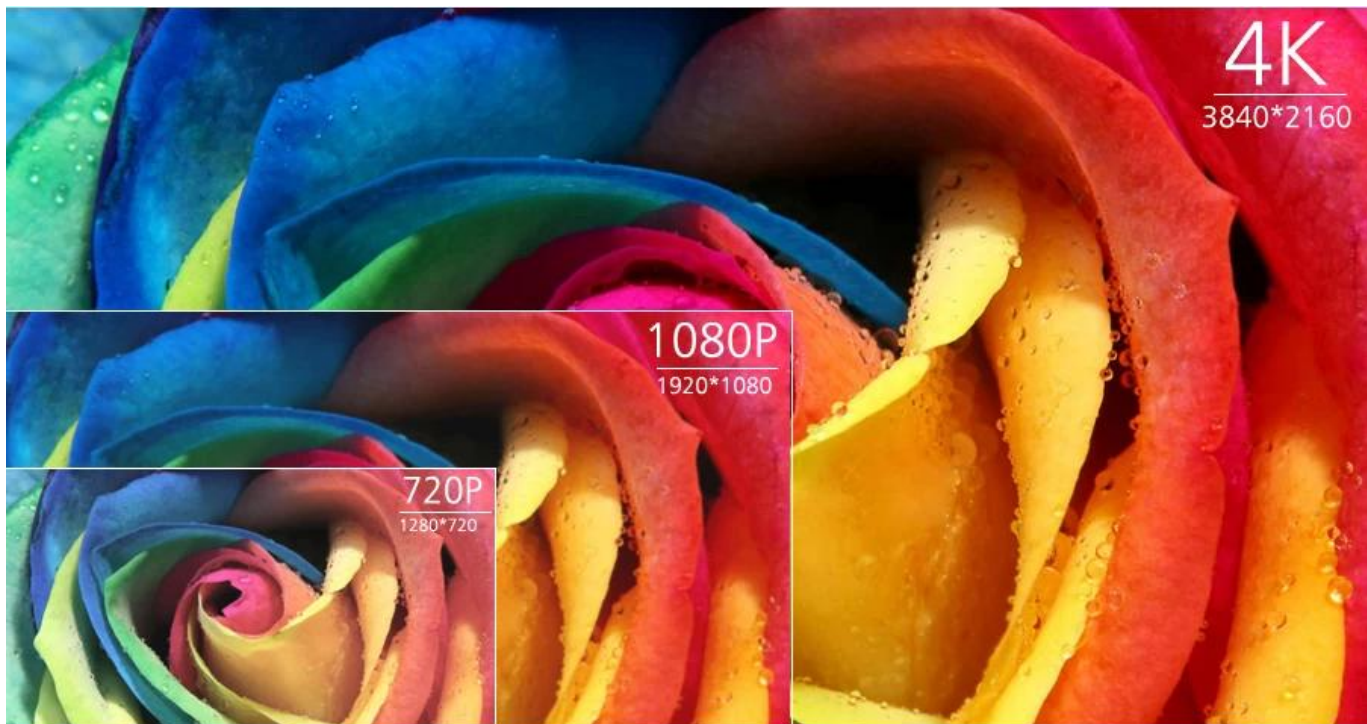

# Amlogic S912

With the most High-End chipset !

3GB  
RAM

+

16/32GB  
eMMC