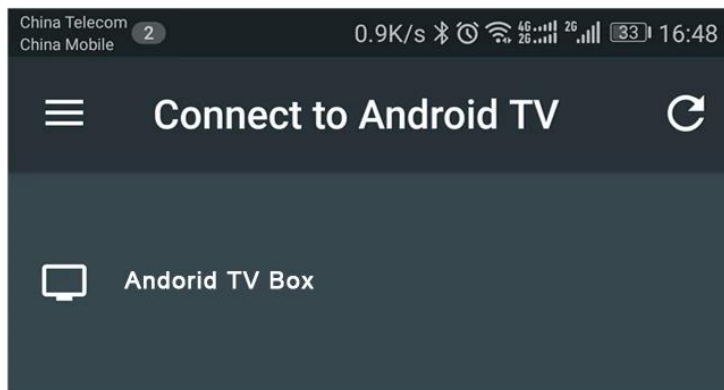

10. Install the app

11. Almost done

## Android TV Remote Control

1. Download and install "Android TV Remote Control" app from play store on android phone or tablet PC
2. Find and click device "Android TV Box"

3. Pairing phone or tablet PC with Andorid TV Box