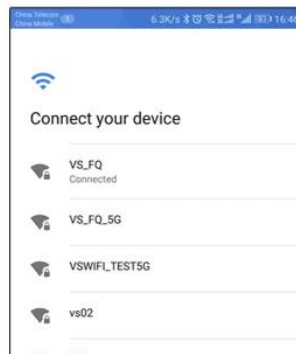

3. Getting started

4..Choose your device and connect your device

5.Input "Verify code" on phone or Tablet PC.

6. Conect your device

7. Connect your device

8. Choose an account

9. copying your Google Account and data