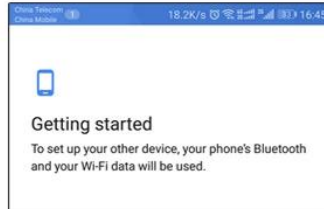

3. Getting started