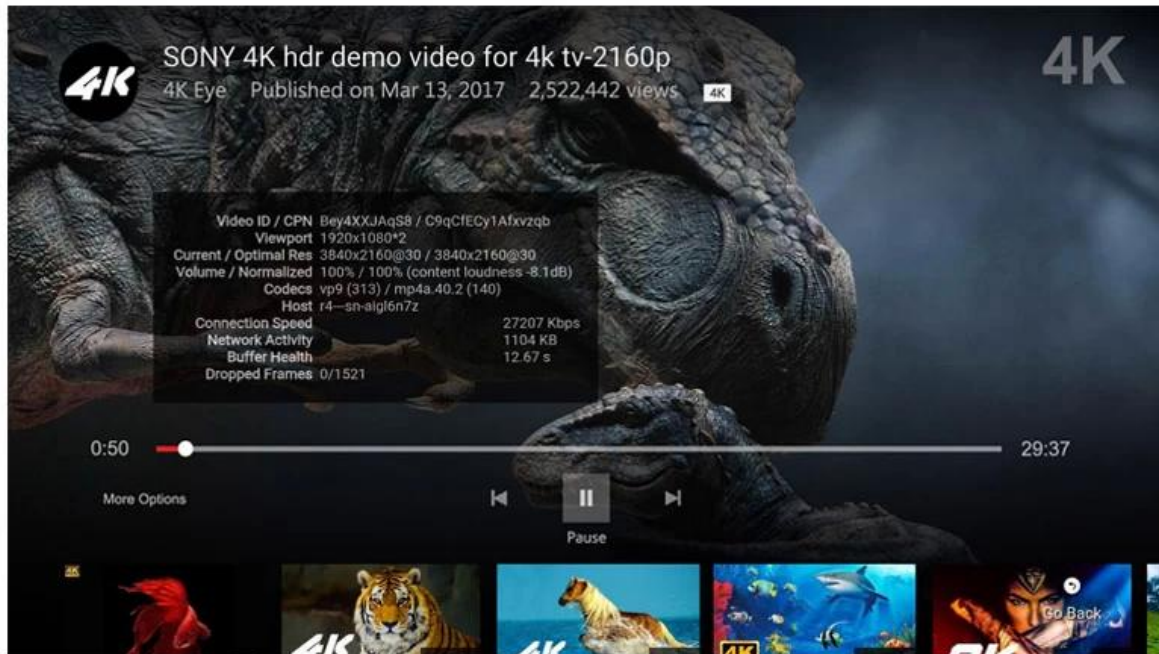

YouTube 4K

Current / Optimal Res 3840x2160@30 / 3840x2160@30

Note:

When the net speed is fast, youtube 4k can be achieved at 4K * 2K resolution playback, when the speed slows down, the resolution will automatically decline, may be reduced to 1080P / 720P / 480 or even lower to keep Play smoothly. This is a normal phenomenon, the resolution depends on your network speed.