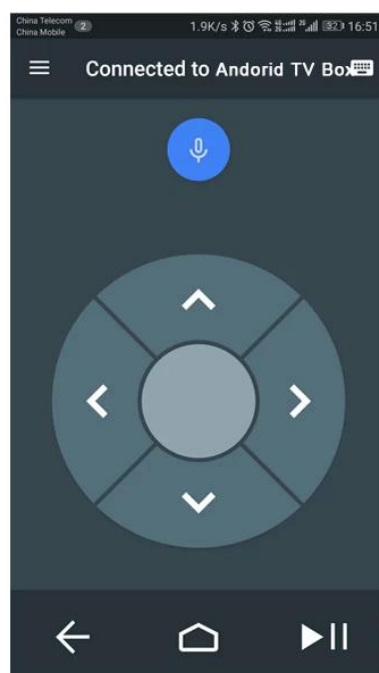

4. Phone or Tablet PC will be able to remote "Andorid TV Box" after pairing successfully