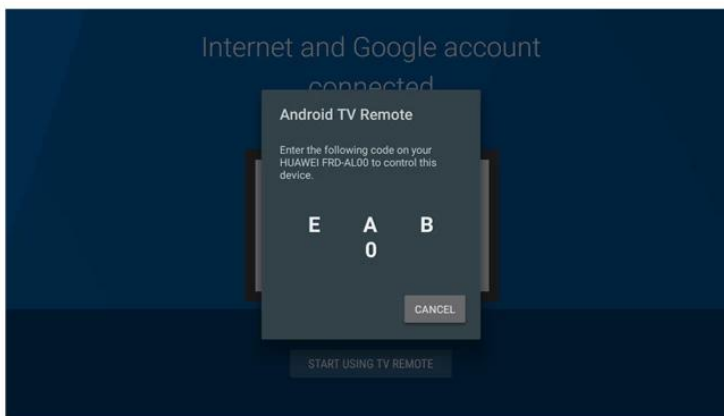

10. Install the app

11. Almost done

## Android TV Remote Control

1. Download and install "Android TV Remote Control" app from play store on android phone or tablet PC
2. Find and click device "Android TV Box"

3. Pairing phone or tablet PC with Andorid TV Box