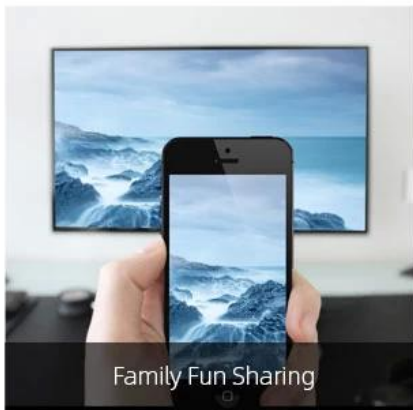

## USB3.0 with super fast data-read speed

Smooth, stable, and fast playback of local videos. You can share the happy moment on TV together.

DLNA

Airplay

Miracast

Leisure and entertainment

Family Fun Sharing

# Ultra high quality

Ultra-high-definition 4K resolution with a new generation of HDR image quality engine. Rich details display to let you see the world more clearly. 8K video decoding engine supported, which bring you more exciting content.