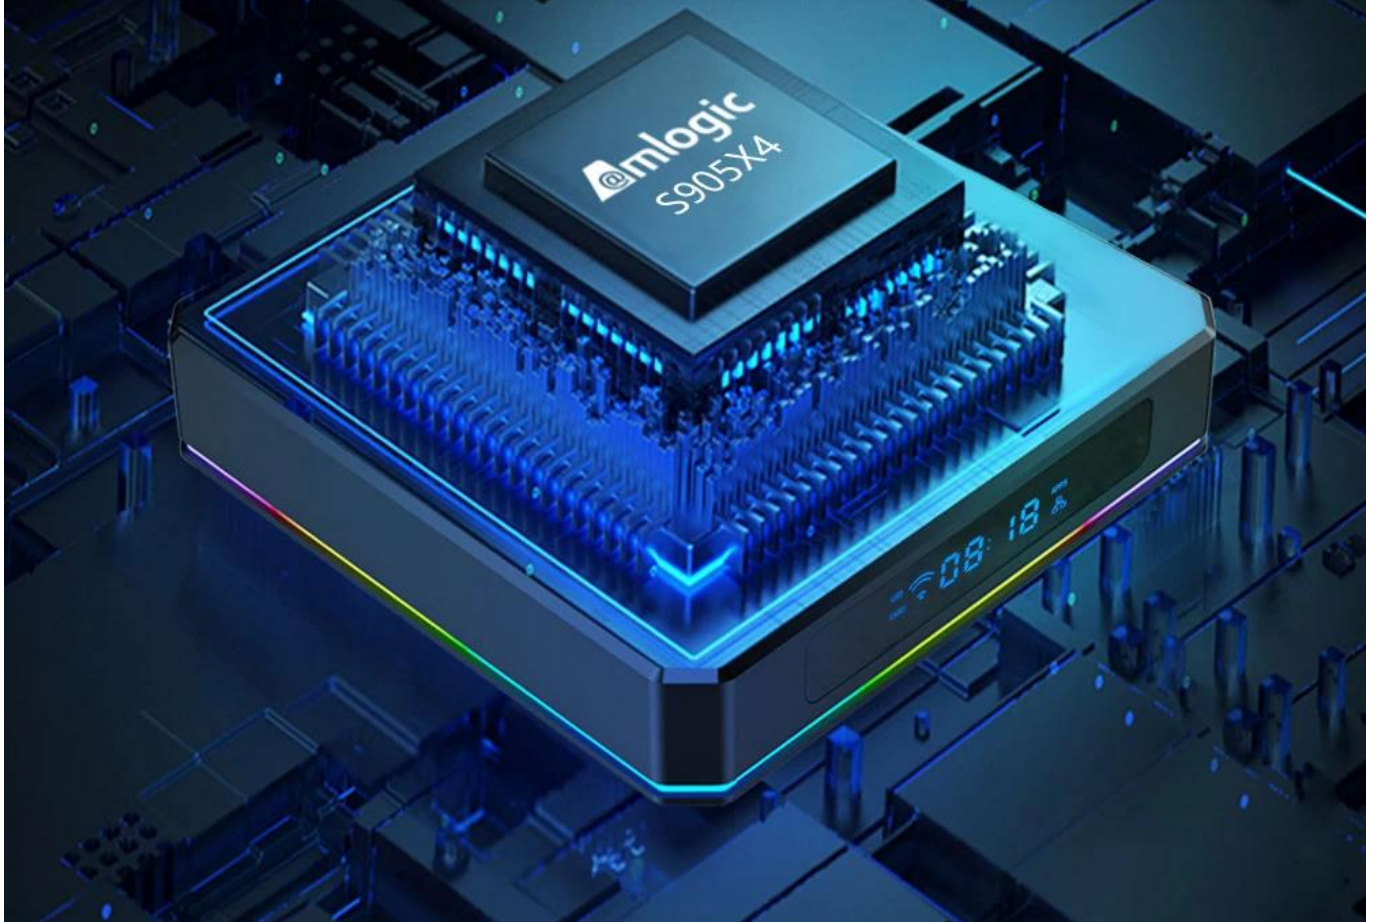

WiFi

2.4G/5G  
802.11ac

BT

4.1

# Amlogic Quad-core 64 bit

The S905X4 chipset is an advanced application processor with AV1 video codec, secured 4K video codec engine and HDR image processing functions.