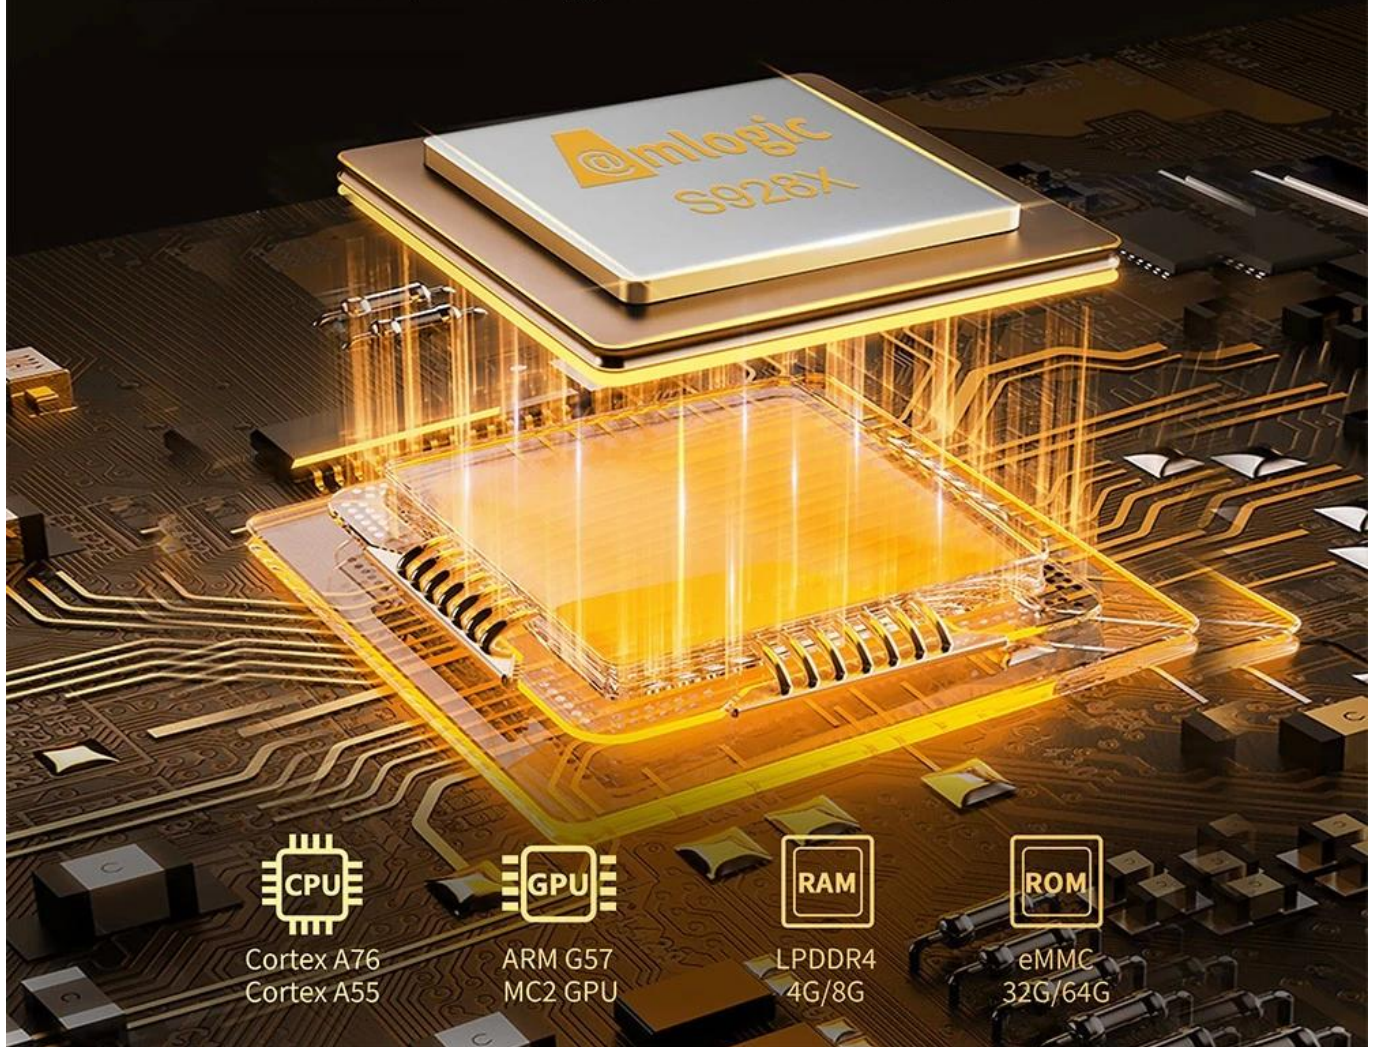

 S928X	 ANDROID 11	 WiFi 6 802.11ax MIMO	 5.2	3D	AV1	 HDR HDR 10+
--	--	--	--	-----------	------------	---

8K

WiFi 6

Amlogic S928X Big Core Cortex-A76 & Quad Core Cortex-A55

Achieve the perfect balance of high performance and low power consumption to bring you an efficient and fast experience

Cortex A76
Cortex A55

ARM G57
MC2 GPU

LPDDR4
4G/8G

eMMC
32G/64G

Embracing 8K Resolution

Real 7680x4320 @60HZ resolution brings unprecedented detail and realism, making every frame come to life

8K
ULTRAHD

4K
ULTRAHD

1080p

Ultra HD

Graphics

HEVC

HD 2.1a, Up to 8K 60fps

Support HD 2.1a, up to 8K 60fps video decoding, enjoy a more smooth viewing experience

8GB RAM Ultra Large Memory

Enjoy a vast array of applications with large storage capacity