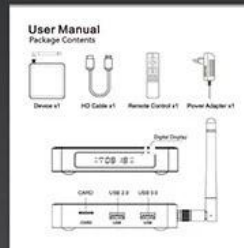

User Manual*1