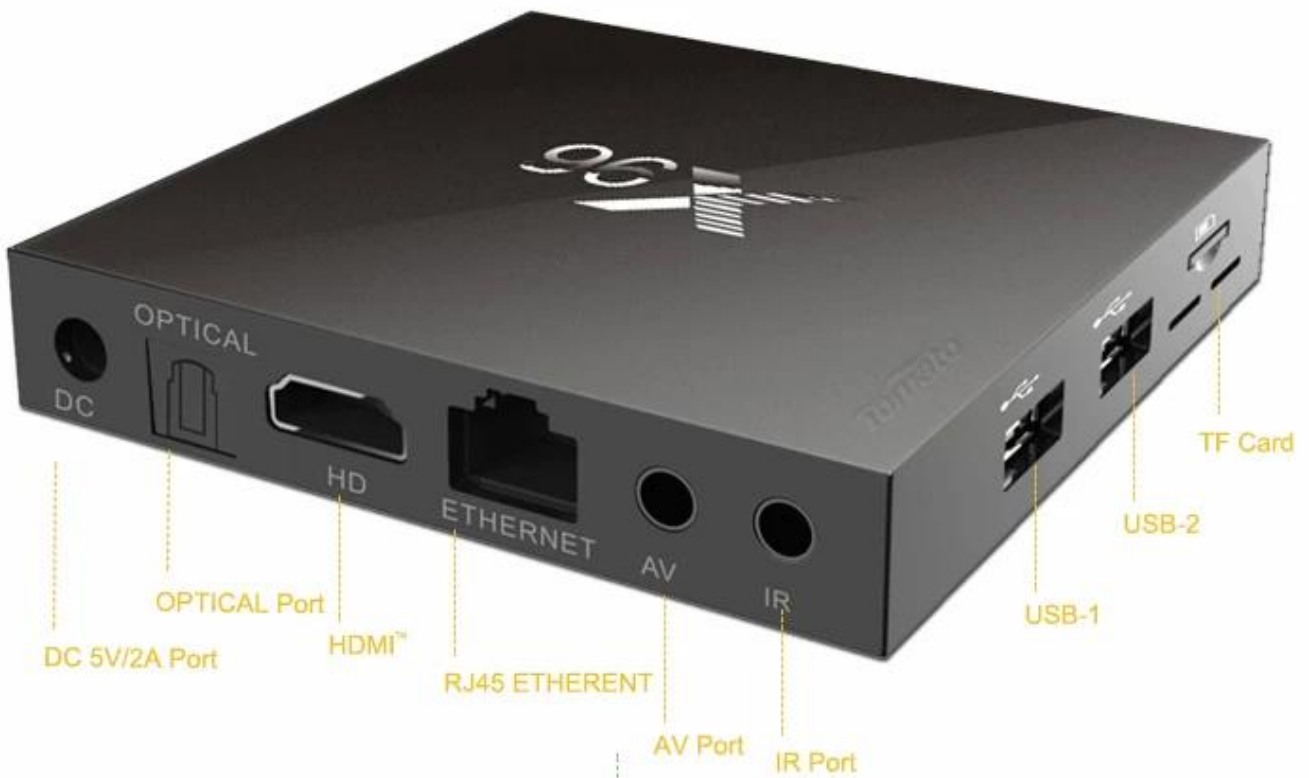

Qu'y a-t-il dans la boîte?

- 1 * boîtier TV Android**
- 1 * câble HDMI**
- 1 * télécommande**
- 1 * adaptateur secteur**
- 1 * manuel d'utilisation**

Picture Show

Indicator Light Port

- Small size:90*90*20mm
- Save on transport costs
- Save space
- Easy to carry.

X96 Smart Box

 S905X	Android 6.0	ARM Cortex A53	CPU 4 Core 64bit	GPU 5 Core MALI-450	4K 60fps
VP9 HDR10	H.265 10bit	eMMC Design	LAN 100M	WiFi 2.4G	IR Dual

X96 Smart Box

Remote,
Anywhere,
Any angle.

The box can paste i to the Wall or TV and others.

1. Magic tape
2. Pothook Designed
3. Dual IR designed, remote control easy.

Put the photo, musics, and videos on your television.

X96 Enjoy box

Support HD2.0a

- 4K*2K 60Hz Resolution output
- 32 audio channel
- 1536KHz audio sampling
- Dual video stream
- Audio and video dynamic-sync