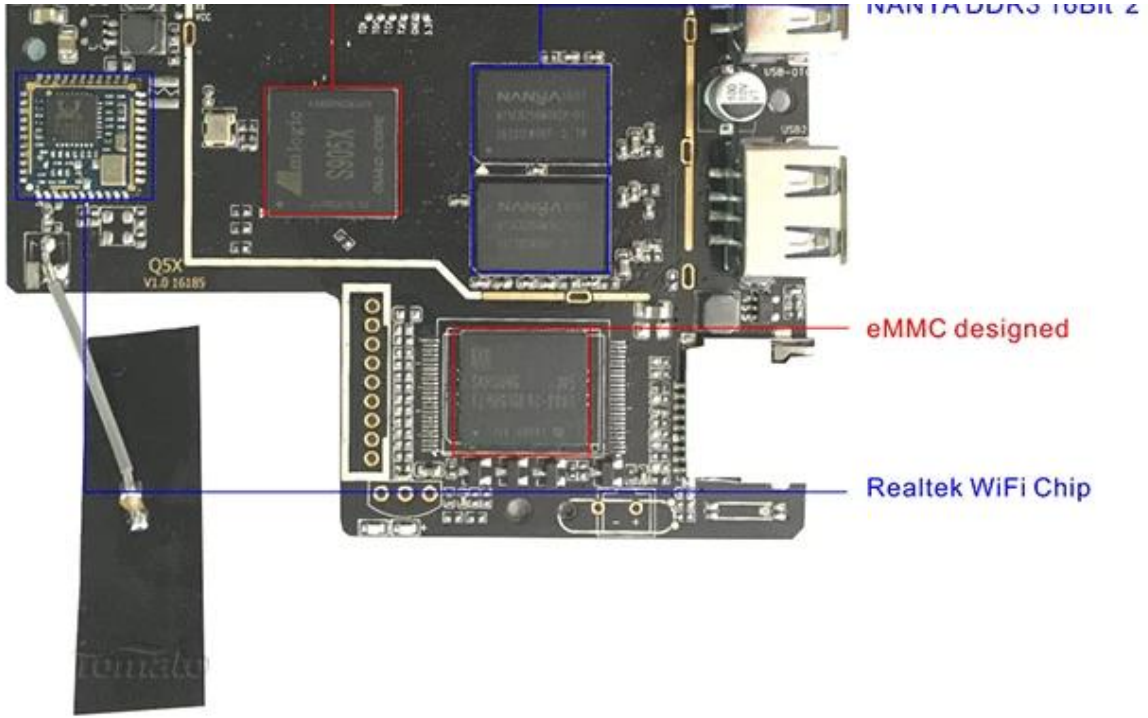

6.0.1

Android security patch level

May 1, 2016

Baseband version

Unknown

Kernel version

3.14.29

sjlei@sjlei-S2400SC #2

Sun Jun 12 12:06:13 CST 2016

Build number

p212-userdebug 6.0.1 MHC19J 20160612 test-keys

X96 Smart Box

Protection circuits

Prevents from damaging box when you use the bad or wrong adapter.

Audio Amplifier

AMLogic S905X Soc

MANVA DDR3 1GB*2

X96 Smart Box

Home

Favorite

Browser

Video

Apps

Settings