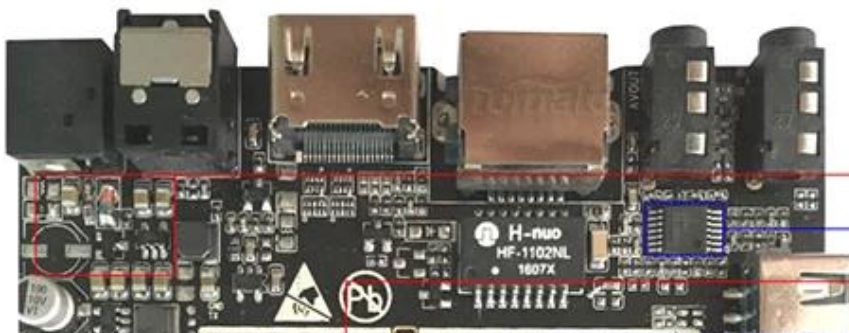

6.0.1

Android security patch level

May 1, 2016

Baseband version

Unknown

Kernel version

3.14.29

sjlei@sjlei-S2400SC #2

Sun Jun 12 12:06:13 CST 2016

Build number

p212-userdebug 6.0.1 MHC19J 20160612 test-keys

X96 Smart Box

Protection circuits

Prevents from damaging box when you use the bad or wrong adapter.

Audio Amplifier

AMLogic S905X Soc

MANVA DDR3 1GB*2

X96 Smart Box

Home

Favorite

Browser

Video

Apps

Settings