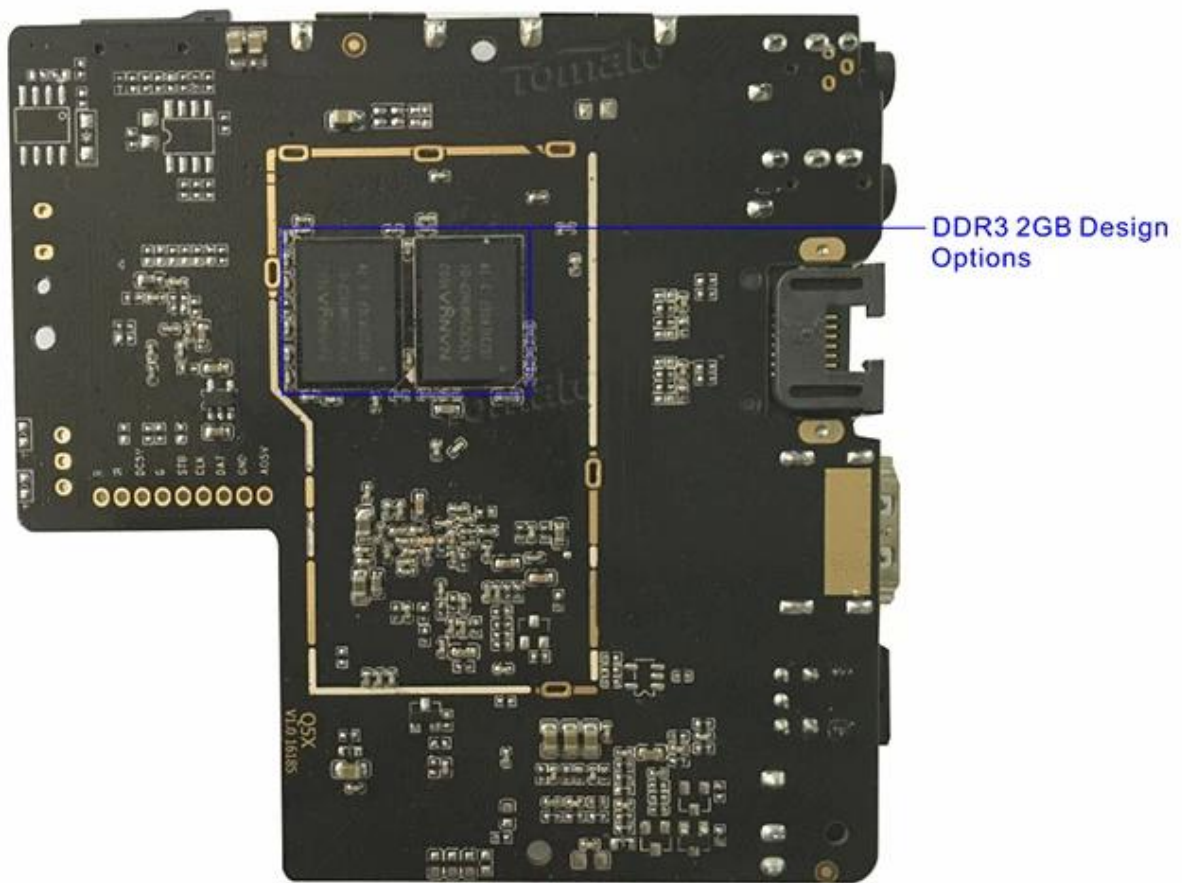

6.0.1

Android security patch level

May 1, 2016

Baseband version

Unknown

Kernel version

3.14.29

sjlei@sjlei-S2400SC #2

Sun Jun 12 12:06:13 CST 2016

Build number

p212-userdebug 6.0.1 MHC19J 20160612 test-keys

X96 Smart Box

Protection circuits

Prevents from damaging box when you use the bad or wrong adapter.

Audio Amplifier

AMLogic S905X Soc

MANVA DDR3 1GB*2

X96 Smart Box

Home

Favorite

Browser

Video

Apps

Settings