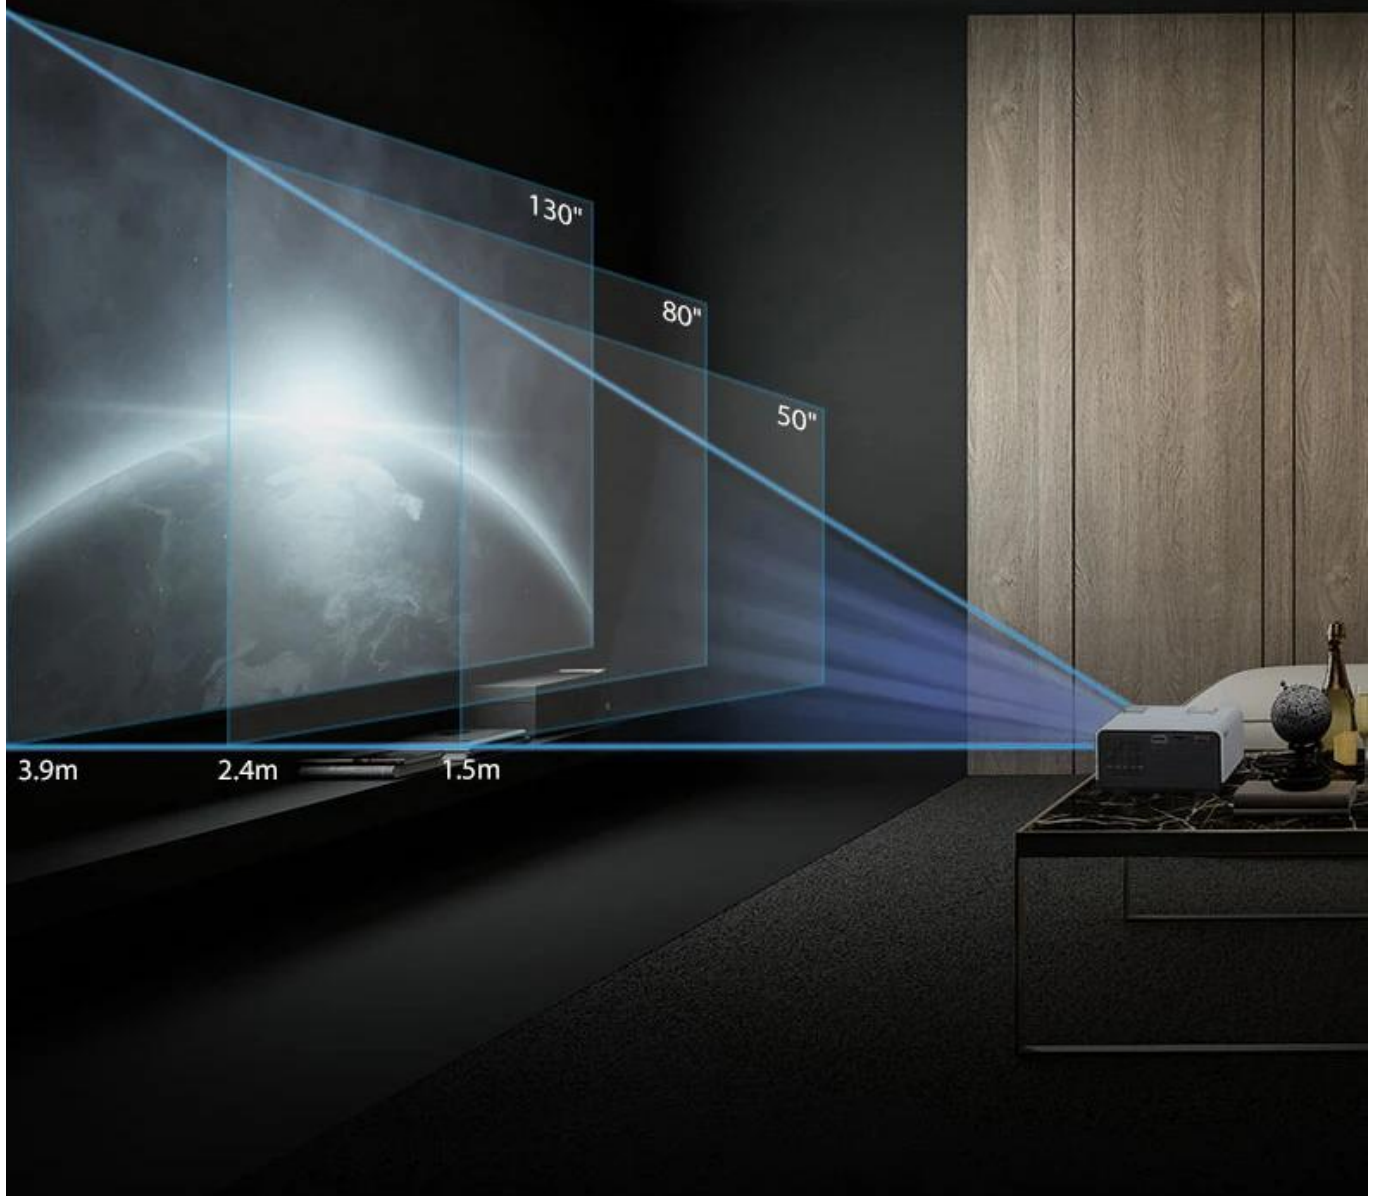

Mirror screen

Hi-fi speaker

BT

# 100 inch huge screen at 3 meters

High definition cinema experience