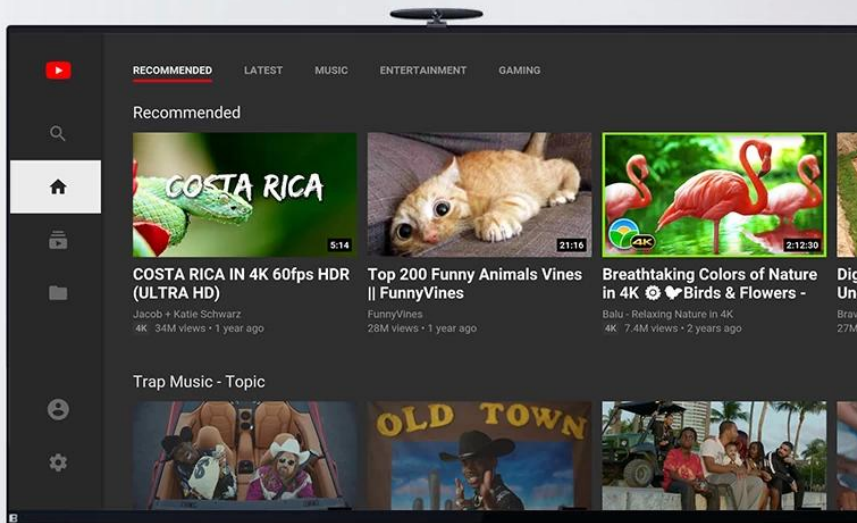

ONENUTS cube

Control your TV hands-free
from across the room

Built-in
2W speaker

Far-field
voice control

Built-in
microphone

Powered by
androidtv

ALL IN ONE

Onenuts cube = OTT TV BOX + Ai speaker + Ai assistant

It's a TV box

When the TV screen is on, it is a TV box
you can do everything you do on the TV box

It's an Ai speaker

When the TV screen is off, it turns into an Ai speaker.
Now you just have to say what you want to do.