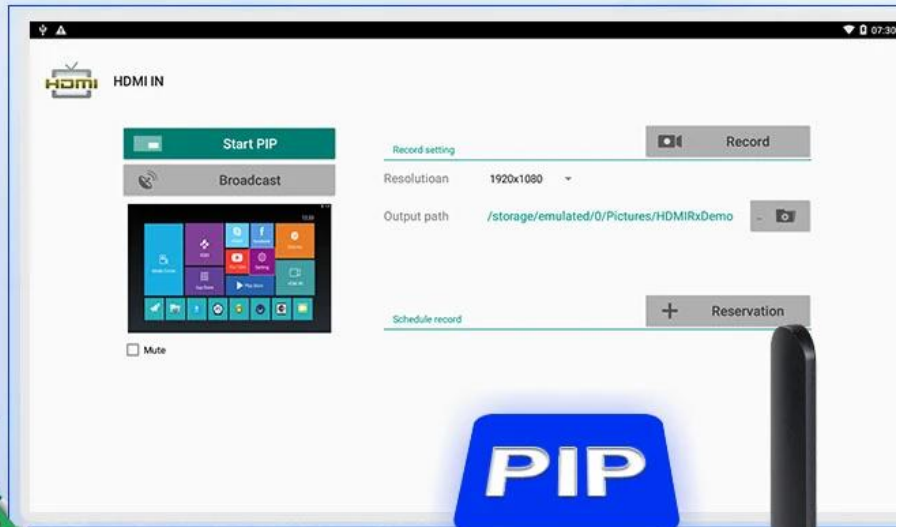

The general color display, not bright and true, it is because the color gamut is not enough

Selecting a Sub Display in PIP Mode

Select APP "Setting" 01

Select "Start PIP" 02

03

Multiple windows display content