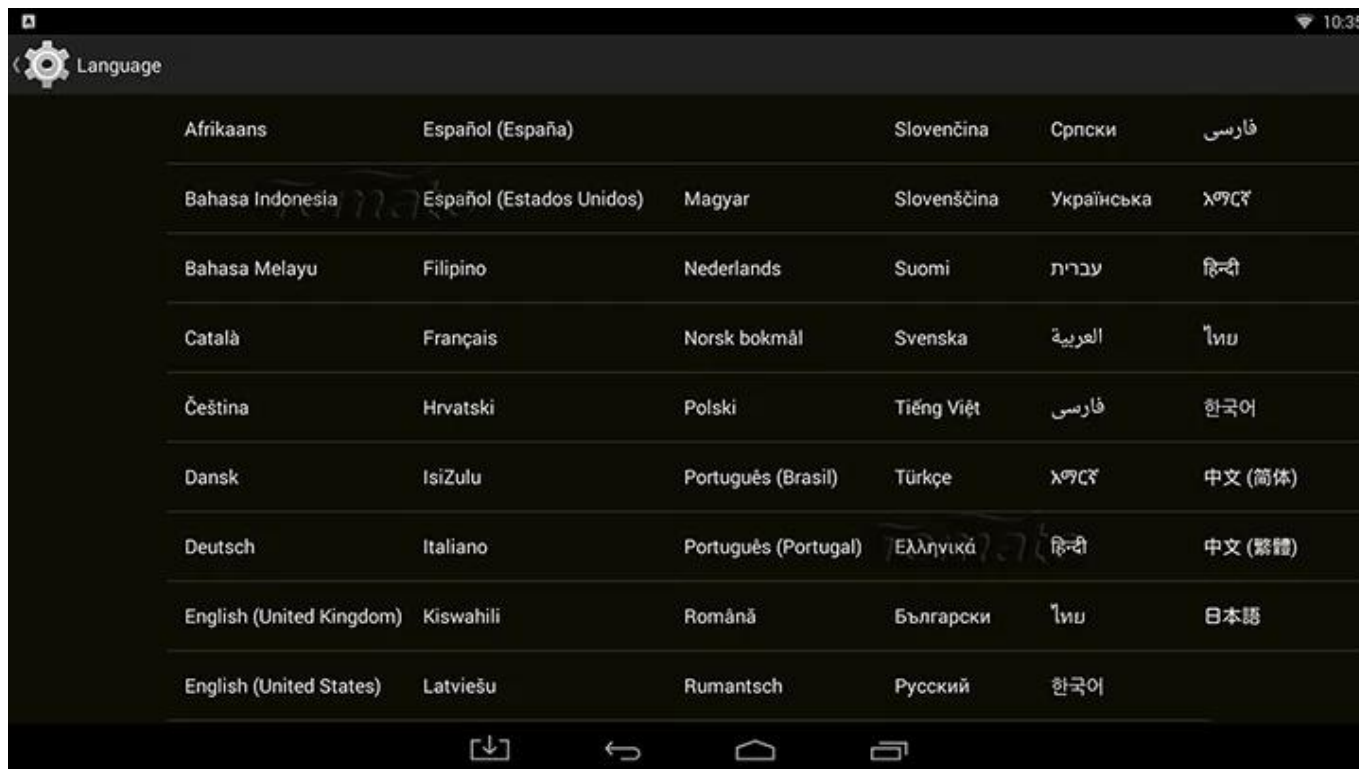

La meilleure MXQ Boîte de télévision Android Quad Core TV Netflix Edition est conçue pour révolutionner votre expérience de divertissement à domicile. Voici pourquoi il se démarque :

1. Performances quadricœurs puissantes :

Le processeur quadricœur garantit un fonctionnement fluide et un multitâche efficace, vous permettant de diffuser du contenu, de jouer à des jeux et de naviguer sur le Web sans effort.

2. Résolution Ultra HD 4K :

Plongez-vous dans des visuels époustouflants grâce à la prise en charge de la résolution 4K Ultra HD. Profitez de détails nets, de couleurs éclatantes et d'une clarté améliorée pour une expérience visuelle immersive.

3. Intégration Netflix :

Accédez à vos émissions, films et documentaires Netflix préférés directement depuis la MXQ Android TV Box. Profitez d'une vaste bibliothèque de contenus et de recommandations personnalisées.

4. Système d'exploitation Android :

Découvrez la polyvalence du système d'exploitation Android, qui vous permet de télécharger et d'utiliser une large gamme d'applications, de jeux et de services de streaming depuis le Google Play Store.

5. Connectivité Wi-Fi double bande :

Profitez d'un streaming fluide et de vitesses de téléchargement plus rapides grâce à la connectivité Wi-Fi double bande. Diffusez votre contenu préféré sans interruption ni mise en mémoire tampon.

6. Options de stockage extensibles :