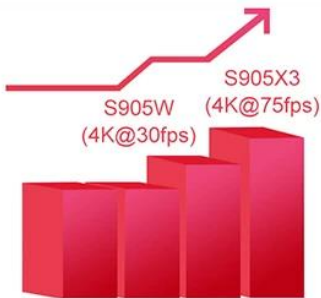

## Amlogic S905X3 Quad Core

Faster, Smarter and More Powerful

4GB DDR3	32GB eMMC	Ultra-fast running speed
		Professional image processing