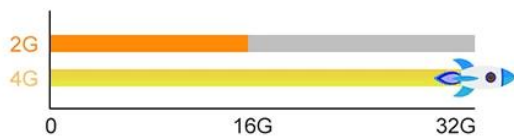

4GB DDR3	32GB eMMC	Ultra-fast running speed
		Professional image processing